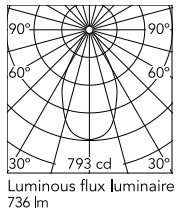

### Physical

Colour	White
Trim	No
Orientation	Fixed
Recessed depth (mm)	155
Length (mm)	90
Net weight (kg)	0.53
IP internal	20
IP external	44

### Technical Drawings

[2D](#) ZIP

[3D](#) ZIP

[Bim](#) ZIP

## Schematic light drawing

### Photometric

Lighting type	Direct
Light distribution	Symmetric
CCT (K)	2700
CRI>	90
Beam angle C0-180 (°)	56
Beam angle C90-270 (°)	56