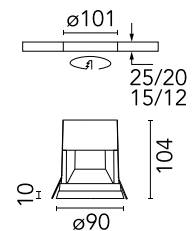

Recessed luminaire with LED light source. Remote 110/240V power supply included.

Are you a professional and your project needs consulting and support?

[BOOK AN APPOINTMENT](#)