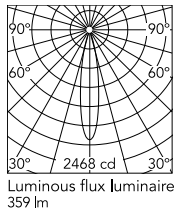

Physical

Colour	Black
Trim	Yes
Recessed depth (mm)	187
Bezel diameter (mm)	45
Net weight (kg)	0.13
Package volume (m3)	0.01
IP internal	20
IP external	44

Download

[Mounting instructions](#)  PDF

Photometric Files

[LDT / IES](#)  ZIP

Technical Drawings

[2D](#)  ZIP

[3D](#)  ZIP

[Bim](#)  ZIP

Schematic light drawing

Beam Angle: 19°

h(m)	E(lx)	D(m)
1	2468	0.34
2	617	0.67
3	274	1.01
4	154	1.34
5	99	1.68

Photometric

Lighting type	Direct
Light distribution	Symmetric
CCT (K)	3000
CRI>	90
Rf fidelity index	91
Rg gamut index	98
LED Life / Failure Ratio	L80B20 >36000h (Tc=85°C)
Beam angle C0-180 (°)	19
Beam angle C90-270 (°)	19
UGR _L	<10