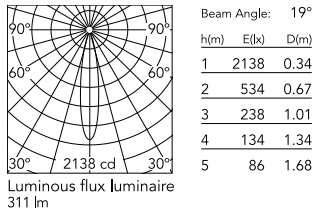

Physical

Colour	Black
Trim	Yes
Recessed depth (mm)	187
Bezel diameter (mm)	45
Net weight (kg)	0.13
Package volume (m3)	0.01
IP internal	20
IP external	44

Download

[Mounting instructions](#)  PDF

Photometric Files

[LDT / IES](#)  ZIP

Technical Drawings

[2D](#)  ZIP

[3D](#)  ZIP

[Bim](#)  ZIP

Schematic light drawing

Photometric

Lighting type	Direct
Light distribution	Symmetric
CCT (K)	2700
CRI>	90
Rf fidelity index	90
Rg gamut index	99
LED Life / Failure Ratio	L80B20 >36000h (Tc=85°C)
Beam angle C0-180 (°)	19
Beam angle C90-270 (°)	19
UGR _L	<10