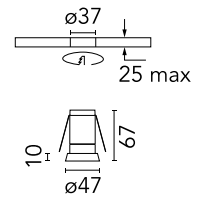

Recessed luminaire with LED light source. Remote 220/240V power supply included. It is necessary to anticipate a space for accessing the driver.

Are you a professional and your project needs consulting and support?

[BOOK AN APPOINTMENT](#)