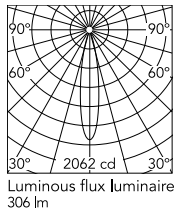

### Technical Drawings

2D [↓ ZIP](#)

3D [↓ ZIP](#)

[Bim](#) [↓ ZIP](#)

## Schematic light drawing

## Photometric

Lighting type	Direct
Light distribution	Symmetric
CCT (K)	2700
CRI>	90
Rf fidelity index	90
Rg gamut index	99
LED Life / Failure Ratio	L80B20 >36000h (Tc=85°C)
Beam angle C0-180 (°)	19
Beam angle C90-270 (°)	19
UGR <sub>L</sub>	<10