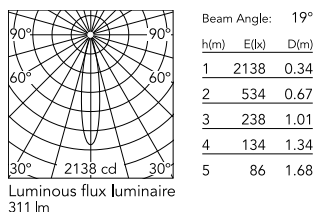

Physical

Colour	Black
Trim	Yes
Recessed depth (mm)	187
Bezel diameter (mm)	45
Net weight (kg)	0.13
Package volume (m3)	0.01
IP internal	20
IP external	44

Download

Mounting instructions [↓ PDF](#)

Photometric Files

LDT / IES [↓ ZIP](#)

Technical Drawings

2D [↓ ZIP](#)

3D [↓ ZIP](#)

[Bim](#) [↓ ZIP](#)

Schematic light drawing

Photometric

Lighting type	Direct
Light distribution	Symmetric
CCT (K)	2700
CRI>	90
Rf fidelity index	90
Rg gamut index	99
LED Life / Failure Ratio	L80B20 >36000h (Tc=85°C)
Beam angle C0-180 (°)	19
Beam angle C90-270 (°)	19
UGR _L	<10