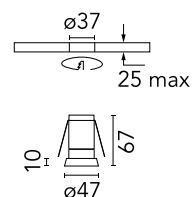

Recessed luminaire with LED light source. Remote 220/240V power supply included. It is necessary to anticipate a space for accessing the driver.

Are you a professional and your project needs consulting and support?

BOOK AN APPOINTMENT