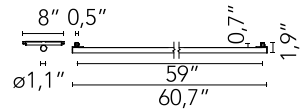

FLOS

03.8122.40 White

Blind Tube 1500 mm

Designed by Vincent Van Duysen, 2017

Length: 60.79 - Ceiling surface

A mechanical module (without lighting) to be installed in the system infrastructure. Fixing components that rotate 0°-90°, with a magnetic connection and a mechanical safety lock. To be installed transversely between two profile lines.

Color	White
Length (in)	60.79
IP internal	20

Download

Family spec sheet	ZIP
Mounting instructions	PDF