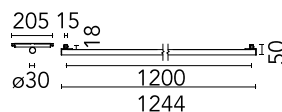

FLOS

03.8121.40 White

Blind Tube 1200 mm

Designed by Vincent Van Duysen, 2017

Length: 1244 - Ceiling surface

A mechanical module (without lighting) to be installed in the system infrastructure. Fixing components that rotate 0°-90°, with a magnetic connection and a mechanical safety lock. To be installed transversely between two profile lines.

Colour	White
Length (mm)	1244
Net weight (kg)	0.93
IP internal	20

Download

[Mounting instructions](#)

[↓ PDF](#)