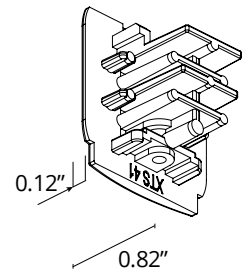

Indoor dry location

Physical

Color

Matte Black

Download

Family spec sheet

↓ ZIP

Electrical