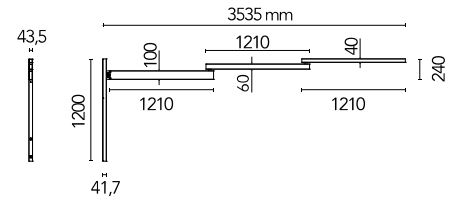

FLOS

■ F1090031 Matte Black

Black Flag

Designed by Konstantin Grcic, 2023

75W - 2700K - CRI> 90

Black Flag is an extendable wall light that offers flexibility of illumination thanks to the expanding aluminium arm reaching up to 3.5 meters from a wall-mounted frame of the same material. Wall lamp and sculptural centre piece, Black Flag embodies Grcic's industrial design expertise and demonstrates the experimental opportunities of his approach mixed with Flos' technical expertise. The luminaire provides direct and indirect lighting. Greater Up/Down light intensity can be controlled through the dedicated touch buttons featured in the stem. Touch panel control integrated on the lamp arm for On-off and Up/Down dimming unified with on board button. Possibility of wiring from a light point or through an IEC plug. Color temperature 2700°K CRI 90.

Physical

Colour	Matte Black
Cord colour	Black
Canopy colour	Black
Canopy length/diameter (mm)	1200
Canopy width (mm)	43
Canopy height (mm)	43
Net weight (kg)	17
Package volume (m3)	0.08
IP internal	20

Download

[Mounting instructions](#)  PDF

Photometric Files

[LDT / IES](#)  ZIP

Technical Drawings

[2D](#)  ZIP

[3D](#)  ZIP

Schematic light drawing

Beam Angle: 60°