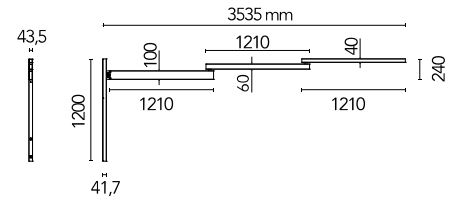

## Black Flag

Designed by Konstantin Grcic, 2023

75W - 2700K - CRI> 90

Black Flag is an extendable wall light that offers flexibility of illumination thanks to the expanding aluminium arm reaching up to 3.5 meters from a wall-mounted frame of the same material. Wall lamp and sculptural centre piece, Black Flag embodies Grcic's industrial design expertise and demonstrates the experimental opportunities of his approach mixed with Flos' technical expertise. The luminaire provides direct and indirect lighting. Greater Up/Down light intensity can be controlled through the dedicated touch buttons featured in the stem. Touch panel control integrated on the lamp arm for On-off and Up/Down dimming unified with on board button. Possibility of wiring from a light point or through an IEC plug. Color temperature 2700°K CRI 90.

### Physical

Colour	Matte Black
Canopy dimension (mm)	43
Canopy width (mm)	1200
Canopy height (mm)	43
Net weight (kg)	17
Package volume (m3)	0.08
IP internal	20