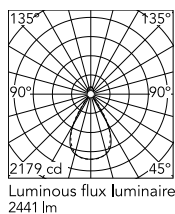

Physical

Colour	Matte Black
Cord colour	Black
Canopy colour	Black
Canopy length/diameter (mm)	1200
Canopy width (mm)	43
Canopy height (mm)	43
Net weight (kg)	17
Package volume (m3)	0.08
IP internal	20

Download

[Mounting instructions](#)  PDF

Photometric Files

[LDT / IES](#)  ZIP

Technical Drawings

[2D](#)  ZIP

[3D](#)  ZIP

Schematic light drawing

Beam Angle: 60°