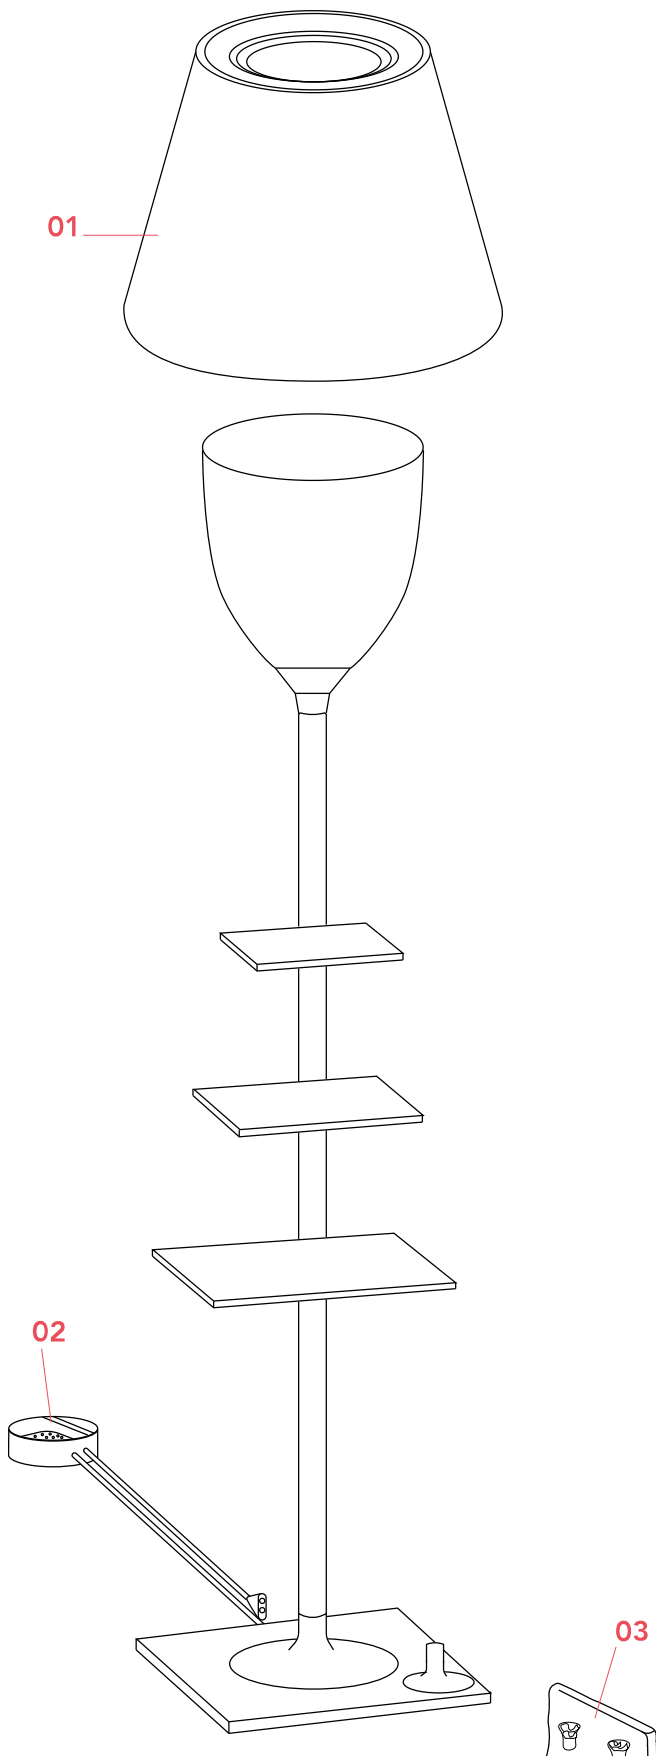

FLOS

F1011046 Bronze

Bibliothèque Nationale

Designed by Philippe Starck, 2013

Halogen - 150W

Floor lamp with diffuse light. Base, rod stand and diffuser stand in chrome-plated die-cast zinc. Base cover in zinc-plated P04 steel sheet. Internal diffuser and lamp-holder stand in opal coloured injection die-stamped PC. The external diffusers are available in matching PVC fabric, injection die-stamped methacrylate with clear or smoke-grey finish, or in silver or bronze on the inner surface, by vacuum aluminum coating. Upper ring in clear injection die-stamped PC. Brackets in polished stainless steel. A USB outlet placed on the base enables the most common smartphones and tablets to be recharged (max 2A).

Physical

Colour	Bronze
Length (mm)	400
Cord colour	Black
Cord length (mm)	2010
Net weight (kg)	10.87
Package volume (m3)	0.39
IP internal	20

Download

[Mounting instructions](#)  PDF

[Spare Parts](#)  PDF

Photometric

Bulbs

NOT INCLUDED

RF26998

LED 21W E27 2450lm 3000K

DIMMER

Spare Parts

- 01. Ktribe Floor/Table 2 aluminized bronze diffuser assembly F6278046
- 02. Led rondo' dimmer 220/240v 40-250w 4-100w RF28045
- 03. Kit of Quantity 5 Black Feet Padas for Bibliotheque Nationale Base RF05574