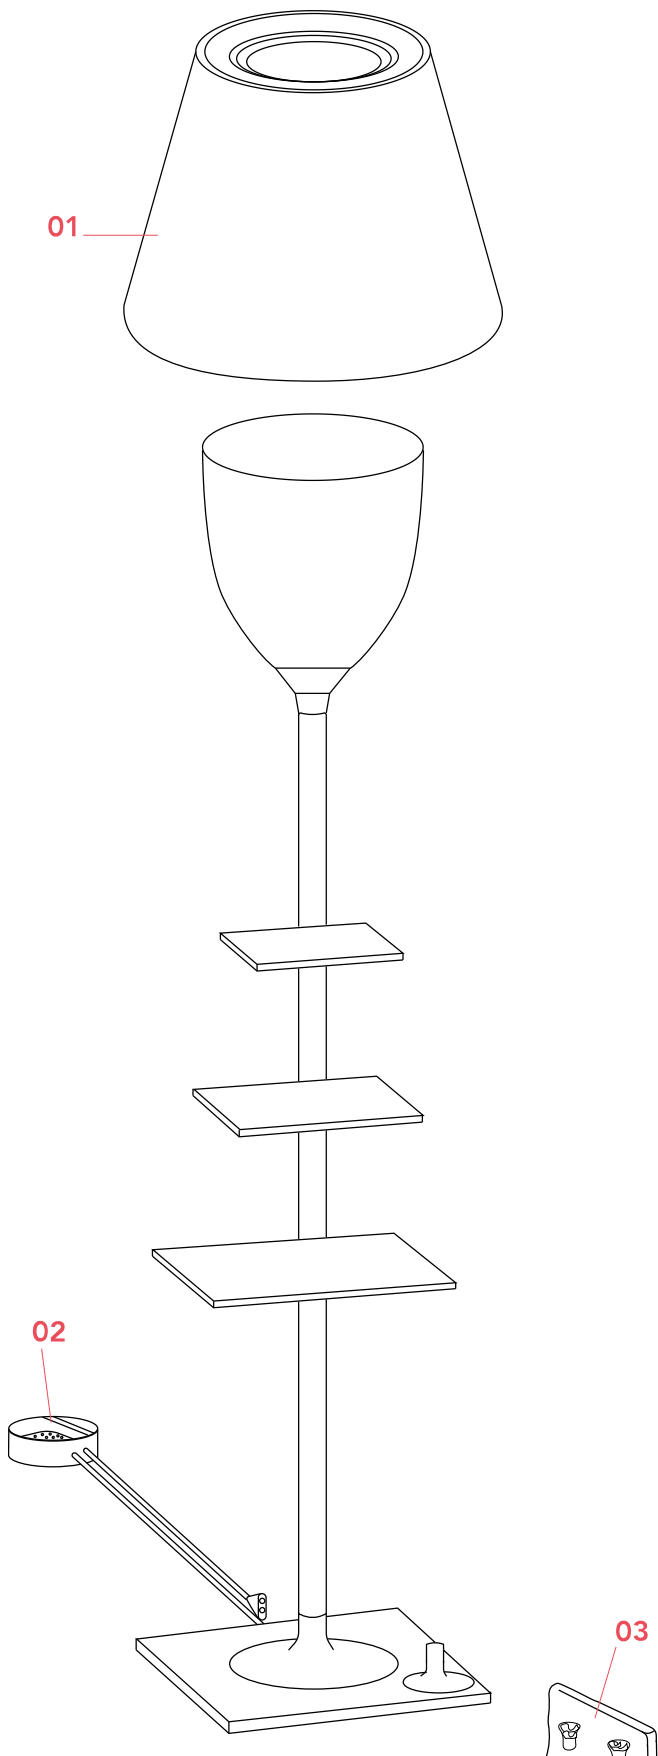

Spare Parts

01.	Ktribe Floor/Table 2 aluminized bronze diffuser assembly	F6278046
02.	Led rondo' dimmer 220/240v 40-250w 4-100w	RF28045
03.	Kit of Quantity 5 Black Feet Padas for Bibliotheque Nationale Base	RF05574