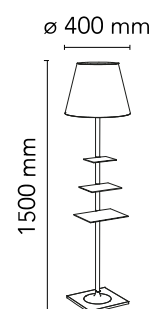

FLOS

F1011046 Bronze

Bibliothèque Nationale

Designed by Philippe Starck, 2013

Halogen - 150W

Floor lamp with diffuse light. Base, rod stand and diffuser stand in chrome-plated die-cast zinc. Base cover in zinc-plated P04 steel sheet. Internal diffuser and lamp-holder stand in opal coloured injection die-stamped PC. The external diffusers are available in matching PVC fabric, injection die-stamped methacrylate with clear or smoke-grey finish, or in silver or bronze on the inner surface, by vacuum aluminum coating. Upper ring in clear injection die-stamped PC. Brackets in polished stainless steel. A USB outlet placed on the base enables the most common smartphones and tablets to be recharged (max 2A).

Physical

Colour	Bronze
Length (mm)	400
Cord colour	Black
Cord length (mm)	2010
Net weight (kg)	10.87
Package volume (m3)	0.39
IP internal	20

Download

[Mounting instructions](#)

Photometric

Lighting type	Total
Light distribution	Symmetric
Extreme cut off	No