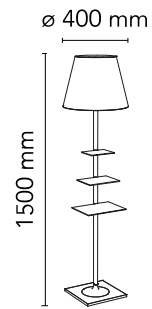

FLOS

F1011046 Bronze

Bibliothèque Nationale

Designed by Philippe Starck, 2013

Halogen - 150W

Floor lamp with diffuse light. Base, rod stand and diffuser stand in chrome-plated die-cast zinc. Base cover in zinc-plated P04 steel sheet. Internal diffuser and lamp-holder stand in opal coloured injection die-stamped PC. The external diffusers are available in matching PVC fabric, injection die-stamped methacrylate with clear or smoke-grey finish, or in silver or bronze on the inner surface, by vacuum aluminum coating. Upper ring in clear injection die-stamped PC. Brackets in polished stainless steel. A USB outlet placed on the base enables the most common smartphones and tablets to be recharged (max 2A).

Are you a professional and your project needs consulting and support?

[BOOK AN APPOINTMENT](#)

Main specifications

EAN	8059607001073
Mounting	Floor
Environments	Indoor dry location
Light Source Type	Bulb
Lamp category	Halogen
Lamp holders	E27
Ilcos	HSGS
Number of heads	1
Power (W)	150

Physical

Colour	Bronze
Length (mm)	400
Cord colour	Black
Cord length (mm)	2010
Net weight (kg)	10.87
Package volume (m3)	0.39
IP internal	20

Download

[Mounting instructions](#)  PDF

[Spare Parts](#)  PDF

Photometric