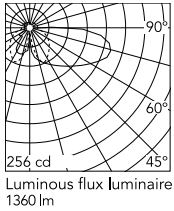

Schematic light drawing

Photometric

Light distribution	Asymmetric
Extreme cut off	No

Electrical

Insulation class	II
Frequency (Hz)	50/60
Main voltage (Vac)	220-250
LED voltage Vf (Vdc)	null
Dimmable	Yes
Dimming interface	Switch Integrated (Remote Dimmable)
Plug type	Type C
Batteries inside	No