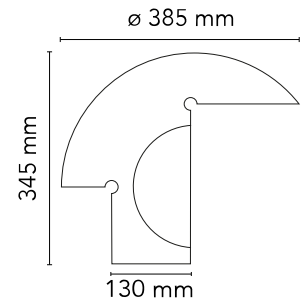

### Physical

Colour	Marble
Length (mm)	390
Cord length (mm)	2200
Net weight (kg)	7.5
Package height (mm)	430
Package width (mm)	220
Package length (mm)	460
Package volume (m3)	0.04
IP internal	20