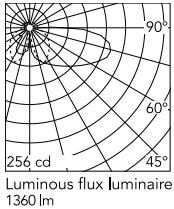

Schematic light drawing

Photometric

Lighting type	Direct
Light distribution	Asymmetric

Electrical

Insulation class	II
Frequency (Hz)	50/60
Main voltage (Vac)	220-250
LED voltage Vf (Vdc)	null
Dimmable	Yes
Dimming interface	Switch Integrated (Remote Dimmable)
Plug type	Type C
Batteries inside	No
Charging min time	No