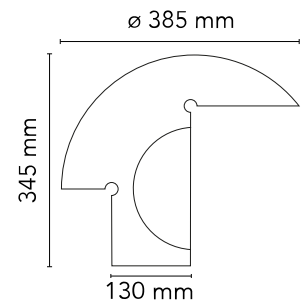

[BOOK AN APPOINTMENT](#)

Main specifications

EAN	8059607014257
Mounting	Table
Environments	Indoor dry location
Light Source Type	Bulb
Lamp category	Halogen
Lamp holders	E27
Ilcos	HSGS
Number of heads	1
Power (W)	70

Physical

Colour	Marble
Cord length (mm)	2200
Net weight (kg)	7.5
Package height (cm)	430
Package width (cm)	220
Package length (cm)	460
Package volume (m3)	0.04
IP internal	20

Download

[Mounting instructions](#) PDF