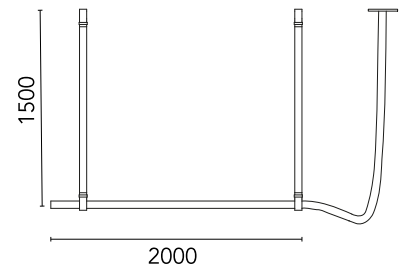

FLOS

03.8530.GN.CB Green Leather

Belt Green Casambi 2000mm

Designed by Ronan & Erwan Bouroullec, 2020

LED - Top LED - 55.5W - 1700lm - 2700K - CRI> 95 - Beam° 60

This iconic profile for suspended installation features refined leather or fabric surfaces developed specifically for Flos. Belt is pure flexibility, a sinuous line that creates a balance between the softness of leather or fabric and the rigidity of aluminium. The soft part is represented by the connection to the electrical network, while the rigid parts correspond to the light source, the long lines of light. The fixture is equipped with integrated direct and indirect lighting and each light source can be controlled individually via remote control. The product is installed with the use of leather or fabric straps to hang the lighting profile, sliding the straps through dedicated metal clasps that act as hooks on the ceiling. Each strap may be regulated to match the shape of the environment. A special microconnector integrated into the terminal of the lighting profile allows for electrical connection through a simple snap. The electrical connection is hidden within the leather or fabric straps, which supports the composition. Profiles available in leather (black, natural leather and green finishes) and fabric (grey olive and copper brown finishes). Electrical system powered at 48V dimmable with CASAMBI controller integrated inside the fixture. To manage the system it is necessary to download the FLOS Control® powered by Casambi app (available on Apple Store and Google Play).

Physical

Colour	Green Leather
Trim	No
Field cuttable	No
Orientation	Fixed
Recessed depth (mm)	45
Length (mm)	2000
Cord length (mm)	2.5m
Net weight (kg)	6.5
IP internal	20
H2O stop	No

Flux Control
Fluorente del Casambi