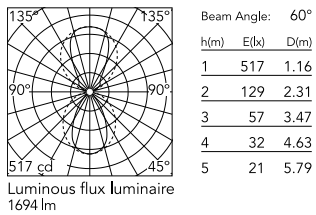

Physical

Colour	Green Leather
Trim	No
Field cuttable	No
Orientation	Fixed
Recessed depth (mm)	45
Length (mm)	2000
Cord length (mm)	2.5m
Net weight (kg)	6.5
IP internal	20
H2O stop	No

Flux Control
Fluorente del Casambi

Schematic light drawing

Photometric

Lighting type	Total
Light distribution	Symmetric
CCT (K)	2700
CRI>	95
Beam angle C0-180 (°)	60
Beam angle C90-270 (°)	102
Beam angle indirect C0-180 (°)	60
Beam angle indirect C90-270 (°)	102
Extreme cut off	No