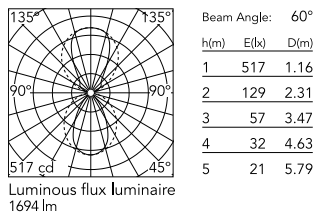

Physical

| | |
|---------------------|------------|
| Colour | Grey Olive |
| Trim | No |
| Orientation | Fixed |
| Recessed depth (mm) | 45 |
| Length (mm) | 2000 |
| Cord length (mm) | 2500 |
| Net weight (kg) | 6.5 |
| IP internal | 20 |

Schematic light drawing

Photometric

| | |
|---------------------------------|-----------|
| Lighting type | Total |
| Light distribution | Symmetric |
| CCT (K) | 2700 |
| CRI> | 95 |
| Beam angle C0-180 (°) | 60 |
| Beam angle C90-270 (°) | 102 |
| Beam angle indirect C0-180 (°) | 60 |
| Beam angle indirect C90-270 (°) | 102 |
| Extreme cut off | No |