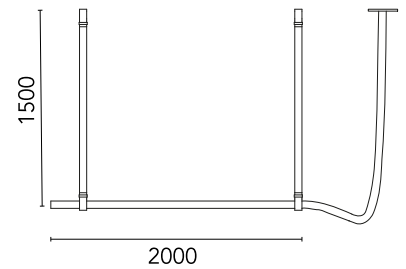

FLOS

03.8530.GO.CB Grey Olive

Belt Fabric Grey Olive Casambi 2000mm NEW

Designed by Ronan & Erwan Bouroullec, 2020

LED - Top LED - 55.5W - 1700lm - 2700K - CRI> 95 - Beam° 60

This iconic profile for suspended installation features refined leather or fabric surfaces developed specifically for Flos. Belt is pure flexibility, a sinuous line that creates a balance between the softness of leather or fabric and the rigidity of aluminium. The soft part is represented by the connection to the electrical network, while the rigid parts correspond to the light source, the long lines of light. The fixture is equipped with integrated direct and indirect lighting and each light source can be controlled individually via remote control. The product is installed with the use of leather or fabric straps to hang the lighting profile, sliding the straps through dedicated metal clasps that act as hooks on the ceiling. Each strap may be regulated to match the shape of the environment. A special microconnector integrated into the terminal of the lighting profile allows for electrical connection through a simple snap. The electrical connection is hidden within the leather or fabric straps, which supports the composition. Profiles available in leather (black, natural leather and green finishes) and fabric (grey olive and copper brown finishes). Electrical system powered at 48V dimmable with CASAMBI controller integrated inside the fixture. To manage the system it is necessary to download the FLOS Control® powered by Casambi app (available on Apple Store and Google Play).

Physical

| | |
|---------------------|------------|
| Colour | Grey Olive |
| Trim | No |
| Orientation | Fixed |
| Recessed depth (mm) | 45 |
| Length (mm) | 2000 |
| Cord length (mm) | 2500 |
| Net weight (kg) | 6.5 |
| IP internal | 20 |