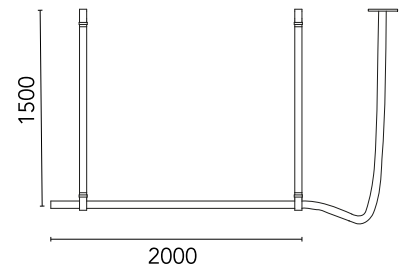

FLOS

03.8530.18.CB Natural Leather

Belt Brown Casambi 2000mm

Designed by Ronan & Erwan Bouroullec, 2020

LED - Top LED - 55.5W - 1700lm - 2700K - CRI> 95 - Beam° 60

This iconic profile for suspended installation features refined leather or fabric surfaces developed specifically for Flos. Belt is pure flexibility, a sinuous line that creates a balance between the softness of leather or fabric and the rigidity of aluminium. The soft part is represented by the connection to the electrical network, while the rigid parts correspond to the light source, the long lines of light. The fixture is equipped with integrated direct and indirect lighting and each light source can be controlled individually via remote control. The product is installed with the use of leather or fabric straps to hang the lighting profile, sliding the straps through dedicated metal clasps that act as hooks on the ceiling. Each strap may be regulated to match the shape of the environment. A special microconnector integrated into the terminal of the lighting profile allows for electrical connection through a simple snap. The electrical connection is hidden within the leather or fabric straps, which supports the composition. Profiles available in leather (black, natural leather and green finishes) and fabric (grey olive and copper brown finishes). Electrical system powered at 48V dimmable with CASAMBI controller integrated inside the fixture. To manage the system it is necessary to download the FLOS Control® powered by Casambi app (available on Apple Store and Google Play).

Physical

Colour	Natural Leather
Trim	No
Field cuttable	No
Orientation	Fixed
Recessed depth (mm)	45
Length (mm)	2000
Cord length (mm)	2.5m
Net weight (kg)	6.5
IP internal	20
H2O stop	No

Flux Control
Fluorente del Casambi