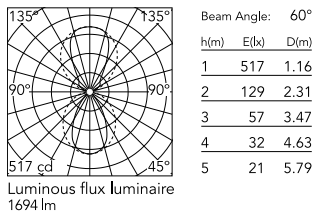

Physical

Colour	Natural Leather
Trim	No
Field cuttable	No
Orientation	Fixed
Recessed depth (mm)	45
Length (mm)	2000
Cord length (mm)	2.5m
Net weight (kg)	6.5
IP internal	20
H2O stop	No

Flux Control
Fluorente del Casambi

Schematic light drawing

Photometric

Lighting type	Total
Light distribution	Symmetric
CCT (K)	2700
CRI>	95
Beam angle C0-180 (°)	60
Beam angle C90-270 (°)	102
Beam angle indirect C0-180 (°)	60
Beam angle indirect C90-270 (°)	102
Extreme cut off	No