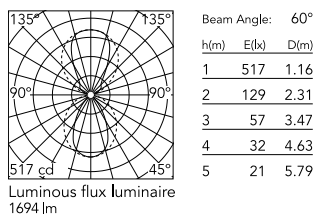

Physical

Colour	Natural Leather
Trim	No
Field cuttable	No
Orientation	Fixed
Recessed depth (mm)	45
Length (mm)	2000
Cord length (mm)	2.5m
Net weight (kg)	6.5
IP internal	20
H2O stop	No

IP
20

Schematic light drawing

Photometric

Lighting type	Total
Light distribution	Symmetric
CCT (K)	2700
CRI>	95
Beam angle C0-180 (°)	60
Beam angle C90-270 (°)	102
Beam angle indirect C0-180 (°)	60
Beam angle indirect C90-270 (°)	102