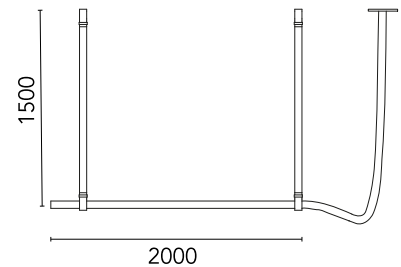

FLOS

03.8530.18.CB Natural Leather

Belt Brown Casambi 2000mm

Designed by Ronan & Erwan Bouroullec, 2020

LED - Top LED - 55.5W - 1700lm - 2700K - CRI> 95 - Beam° 60

This iconic profile for suspended installation features refined leather or fabric surfaces developed specifically for Flos. Belt is pure flexibility, a sinuous line that creates a balance between the softness of leather or fabric and the rigidity of aluminium. The soft part is represented by the connection to the electrical network, while the rigid parts correspond to the light source, the long lines of light. The fixture is equipped with integrated direct and indirect lighting and each light source can be controlled individually via remote control. The product is installed with the use of leather or fabric straps to hang the lighting profile, sliding the straps through dedicated metal clasps that act as hooks on the ceiling. Each strap may be regulated to match the shape of the environment. A special microconnector integrated into the terminal of the lighting profile allows for electrical connection through a simple snap. The electrical connection is hidden within the leather or fabric straps, which supports the composition. Profiles available in leather (black, natural leather and green finishes) and fabric (grey olive and copper brown finishes). Electrical system powered at 48V dimmable with CASAMBI controller integrated inside the fixture. To manage the system it is necessary to download the FLOS Control® powered by Casambi app (available on Apple Store and Google Play).

Physical

Colour	Natural Leather
Trim	No
Field cuttable	No
Orientation	Fixed
Recessed depth (mm)	45
Length (mm)	2000
Cord length (mm)	2.5m
Net weight (kg)	6.5
IP internal	20
H2O stop	No

IP
20

Schematic light drawing