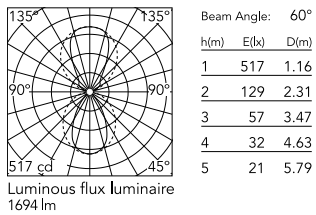

Main specifications

Mounting	Suspension
Environments	Indoor dry location
Light Source Type	LED
LED type	Top LED
Lamp category	LED
Ilcos	LED
Number of heads	1
Power (W)	55.5
System power (W)	55.5
System flux (lm)	1700

Physical

Colour	Black Leather
Trim	No
Field cuttable	No
Orientation	Fixed
Recessed depth (mm)	45
Length (mm)	2000
Cord length (mm)	2.5m
Net weight (kg)	6.5
IP internal	20
H2O stop	No

Flux Control
Fluorente del Casambi

Schematic light drawing