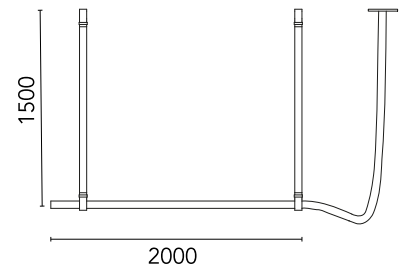

This iconic profile for suspended installation features refined leather or fabric surfaces developed specifically for Flos. Belt is pure flexibility, a sinuous line that creates a balance between the softness of leather or fabric and the rigidity of aluminium. The soft part is represented by the connection to the electrical network, while the rigid parts correspond to the light source, the long lines of light. The fixture is equipped with integrated direct and indirect lighting and each light source can be controlled individually via remote control. The product is installed with the use of leather or fabric straps to hang the lighting profile, sliding the straps through dedicated metal clasps that act as hooks on the ceiling. Each strap may be regulated to match the shape of the environment. A special microconnector integrated into the terminal of the lighting profile allows for electrical connection through a simple snap. The electrical connection is hidden within the leather or fabric straps, which supports the composition. Profiles available in leather (black, natural leather and green finishes) and fabric (grey olive and copper brown finishes). Electrical system powered at 48V dimmable with CASAMBI controller integrated inside the fixture. To manage the system it is necessary to download the FLOS Control® powered by Casambi app (available on Apple Store and Google Play).