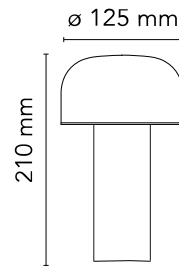

■ F1060031 Matte Black

Bellhop Table ONLINE EXCLUSIVE

Designed by Edward Barber and Jay Osgerby, 2018

3W - 151lm - 2700K

Rechargeable direct light table lighting device. Base and dome in coloured PC. Diffuser in Opaline injection moulded photo-engraved PC. 24-hours' autonomy, charging via Micro-USB-C. Push-button switch positioned on the base provides the 4-step dimmer function. Battery status indicator positioned under the base. USB-C charging cable included, useful length 120cm.

Are you a professional and your project needs consulting and support?

[BOOK AN APPOINTMENT](#)

Main specifications

EAN	8059607047033
Mounting	Table
Environments	Indoor dry location
Light Source Type	LED
LED type	LED Module
Power (W)	3
System flux (lm)	151

Physical

Colour	Matte Black
Length (mm)	125
Net weight (kg)	1.3
Package height (mm)	200
Package width (mm)	200
Package length (mm)	330
Package volume (m3)	0.01
IP internal	20

Download

- [Mounting instructions](#)
- [Spare Parts](#)