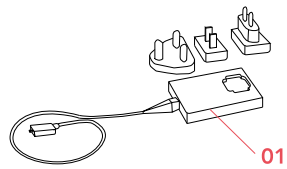

Spare Parts

01. Power charger with electrical cable & plugs

RF1035109

DOWNLOAD