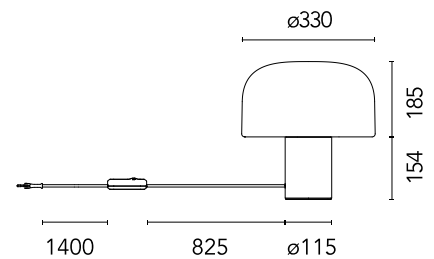

## Bellhop Glass T

Designed by Edward Barber and Jay Osgerby, 2024

Halogen - 100W

A large-scale table lamp. The dome is composed of a triplex opaline glass diffuser, structured as a sandwich of glass layers, with the white layer inserted between two transparent ones that are blown together simultaneously. The thicknesses vary for each layer. This design has been developed in collaboration with the Flos R&D Department. The use of triplex opaline glass and the large size, which keeps the light source at a distance from the inner surface of the diffuser, allows for uniform, warm, and welcoming lighting, creating a pleasant atmosphere in the space. This version of the Bellhop Glass lamp, with a diameter of 33 cm, rests on a cylindrical aluminum base of 12 cm in diameter and is available in Bright Aluminium, Cioko, and White versions. The materials stand out not only for their aesthetic value but also for their recyclability at the end of their lifecycle, emphasizing Flos's commitment to sustainability.

### Physical

Colour	Bright Aluminium
Length (mm)	330
Cord colour	Grey
Cord length (mm)	2400
Net weight (kg)	4.05
Package volume (m3)	0.06
IP internal	20