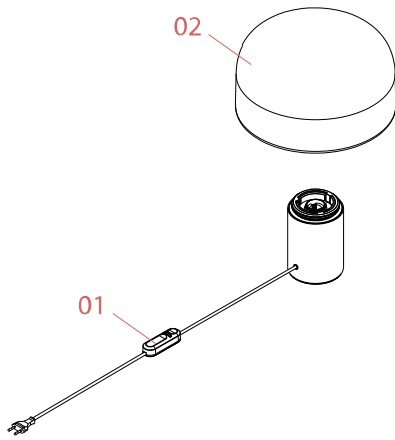

Spare Parts

01. Black Dimmer Switch

RF28206