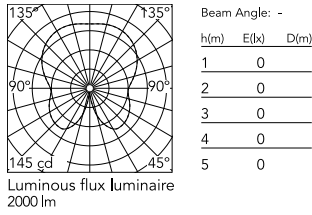

### Physical

Colour	Bright Aluminium
Length (mm)	330
Cord colour	Grey
Cord length (mm)	2400
Net weight (kg)	4.05
Package volume (m3)	0.06
IP internal	20

## Schematic light drawing