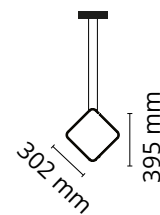

FLOS

■ F0410030 Black

Arrangements Square Small

Designed by Michael Anastassiades, 2018

20W - 883lm - 2700K

Diffuse light suspended lighting device. Body in extruded, curved NC-machined and black powder-coated aluminium, diffuser in platinum optical silicone. Each component can be connected to the power pack by means of an electrical and mechanical connection system designed for customisable product set-up. Roses available with two powers: lamp with power under 70W and lamp with power under 190W. Class III roses also available for installations with remote power supply: "surface" version for installations on cement, "recessed" version for plasterboard ceilings. The electronics integrated in the rose enables use of dimming systems: push, 1-10, potentiometer, DALI. In the absence of these systems, the light flow can be set with the push system included in the rose. Cable length 2.4m

Physical

Colour	Black
Length (mm)	302
Cord length (mm)	2500
Net weight (kg)	0.39
Package height (mm)	40
Package width (mm)	390
Package length (mm)	420
Package volume (m3)	0.01
IP internal	20

Download

[Mounting instructions](#)  PDF