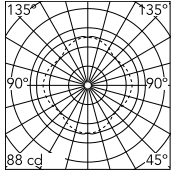

IP
20

Ecodesign and Energy Labelling

This product contains a light source of energy efficiency class F

Replaceable (LED only)
light source by a professional

Schematic light drawing

Luminous flux luminaire
883 lm

Photometric

Light distribution	Symmetric
CCT (K)	2700

Electrical

Insulation class	III
Frequency (Hz)	50/60
Main voltage (Vac)	48
LED voltage Vf (Vdc)	null
Driver	Remote
Dimmable	Yes
Dimming interface	Remote Dimmable (Dimmer Not Included)
Batteries inside	No