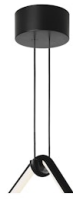

FLOS

■ F0410030 Black

Arrangements Square Small

Designed by Michael Anastassiades, 2018

20W - 883lm - 2700K

Diffuse light suspended lighting device. Body in extruded, curved NC-machined and black powder-coated aluminium, diffuser in platinum optical silicone. Each component can be connected to the power pack by means of an electrical and mechanical connection system designed for customisable product set-up. Roses available with two powers: lamp with power under 70W and lamp with power under 190W. Class III roses also available for installations with remote power supply: "surface" version for installations on cement, "recessed" version for plasterboard ceilings. The electronics integrated in the rose enables use of dimming systems: push, 1-10, potentiometer, DALI. In the absence of these systems, the light flow can be set with the push system included in the rose. Cable length 2.4m

Accessories & Power Supply

REQUIRED

F0415030

Arrangements Big Rose

REQUIRED

F0416030

Arrangements Small Rose

REQUIRED