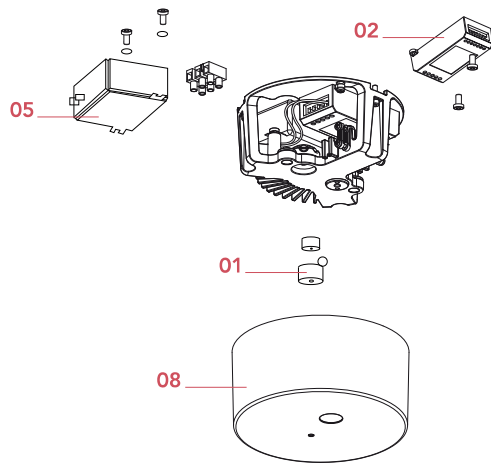

[Mounting instructions](#)  PDF

[Spare Parts](#)  PDF

Main specifications

EAN	8059607001011
Mounting	Suspension
Environments	Indoor dry location
Power (W)	78

Physical

Colour	Black
Cord colour	Black
Cord length (mm)	2400
Canopy colour	Black
Canopy length/diameter (mm)	150
Canopy height (mm)	70
Net weight (kg)	1.25
Package height (mm)	120
Package width (mm)	240
Package length (mm)	260
Package volume (m3)	0.01
IP internal	20

Ecodesign and Energy Labelling

Replaceable control gear by a professional

Photometric

Extreme cut off No

Electrical

Insulation class	I
Frequency (Hz)	50/60
Main voltage (Vac)	120-277
Power supply	Integrated
Dimmable	Yes
Power supply type	Dimmable 0-10V, Dimmable Push, Dimmable 1-10V, Dimmable DALI 1
Dimming interface	Remote Dimmable (Dimmer Not Included)
Batteries inside	No

Spare Parts

- | | | |
|-----|--|-----------|
| 01. | Stretch cable ceiling rose kit | RF0410400 |
| 05. | Power supply kit for Arrangements small & Noctambule | RF0410500 |
| 08. | Small ceiling rose cover | RF0410700 |
| 09. | Spacers cable | RF26602 |
| 10. | Regolation cables key | RF26440 |
| 11. | Element support assembly | RF26906 |