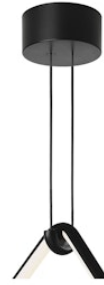

FLOS

■ F0416030 Black

Arrangements Small Rose

Designed by Michael Anastassiades, 2018

Small Rose-MAX70

Are you a professional and your project needs consulting and support?

[BOOK AN APPOINTMENT](#)

Download

[Mounting instructions](#)  PDF

[Spare Parts](#)  PDF

Main specifications

EAN	8059607001011
Mounting	Suspension
Environments	Indoor dry location
Power (W)	78

Physical

Colour	Black
Cord colour	Black
Cord length (mm)	2400
Canopy colour	Black
Canopy length/diameter (mm)	150
Canopy height (mm)	70
Net weight (kg)	1.25
Package height (mm)	120
Package width (mm)	240
Package length (mm)	260
Package volume (m3)	0.01
IP internal	20