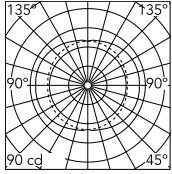

IP
20

Ecodesign and Energy Labelling

This product contains a light source of energy efficiency class F

Replaceable (LED only) light source by a professional

Schematic light drawing

Luminous flux luminaire
1068 lm

Photometric

Light distribution	Symmetric
CCT (K)	2700

Electrical

Insulation class	III
Frequency (Hz)	50/60
Main voltage (Vac)	48
LED voltage Vf (Vdc)	null
Driver	Remote
Dimmable	Yes
Dimming type	Electronic 48V
Dimming interface	Remote Dimmable (Dimmer Not Included)
Batteries inside	No