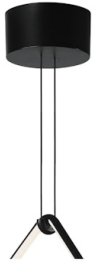

FLOS

■ F0406030 Black

Arrangements Round Small

Designed by Michael Anastassiades, 2018

21W - 1068lm - 2700K

Diffuse light suspended lighting device. Body in extruded, curved NC-machined and black powder-coated aluminium, diffuser in platinum optical silicone. Each component can be connected to the power pack by means of an electrical and mechanical connection system designed for customisable product set-up. Roses available with two powers: lamp with power under 70W and lamp with power under 190W. Class III roses also available for installations with remote power supply: "surface" version for installations on cement, "recessed" version for plasterboard ceilings. The electronics integrated in the rose enables use of dimming systems: push, 1-10, potentiometer, DALI. In the absence of these systems, the light flow can be set with the push system included in the rose. Cable length 2.4m

Schematic light drawing

Luminous flux luminaire
1068 lm

Photometric

Light distribution	Symmetric
CCT (K)	2700

Electrical

Insulation class	III
Frequency (Hz)	50/60
Main voltage (Vac)	48
LED voltage Vf (Vdc)	null
Driver	Remote
Dimmable	Yes
Dimming type	Electronic 48V
Dimming interface	Remote Dimmable (Dimmer Not Included)
Batteries inside	No

Accessories & Power Supply

REQUIRED

F0415030

Arrangements Big Rose

REQUIRED

F0416030

Arrangements Small Rose

REQUIRED