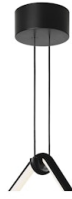

FLOS

■ F0406030 Black

Arrangements Round Small

Designed by Michael Anastassiades, 2018

21W - 1068lm - 2700K

Diffuse light suspended lighting device. Body in extruded, curved NC-machined and black powder-coated aluminium, diffuser in platinum optical silicone. Each component can be connected to the power pack by means of an electrical and mechanical connection system designed for customisable product set-up. Roses available with two powers: lamp with power under 70W and lamp with power under 190W. Class III roses also available for installations with remote power supply: "surface" version for installations on cement, "recessed" version for plasterboard ceilings. The electronics integrated in the rose enables use of dimming systems: push, 1-10, potentiometer, DALI. In the absence of these systems, the light flow can be set with the push system included in the rose. Cable length 2.4m

Schematic light drawing

Luminous flux luminaire
1068 lm

Photometric

Light distribution	Symmetric
CCT (K)	2700

Electrical

Insulation class	III
Frequency (Hz)	50/60
Main voltage (Vac)	48
LED voltage Vf (Vdc)	null
Driver	Remote
Dimmable	Yes
Dimming type	Electronic 48V
Dimming interface	Remote Dimmable (Dimmer Not Included)
Batteries inside	No

Accessories & Power Supply

REQUIRED

F0415030

Arrangements Big Rose

REQUIRED

F0416030

Arrangements Small Rose

REQUIRED