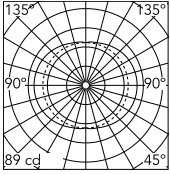

### Technical Drawings

[2D](#)  ZIP

[3D](#)  ZIP

[Bim](#)  ZIP

IP
20

### Schematic light drawing

Luminous flux luminaire  
1770 lm

### Photometric

Light distribution	Symmetric
CCT (K)	2700