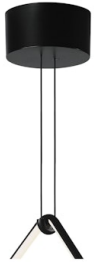

Accessories & Power Supply

REQUIRED

F0415030

Arrangements Big Rose