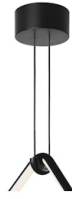

## Arrangements Round Medium

Designed by Michael Anastassiades, 2018

35W - 1770lm - 2700K

Diffuse light suspended lighting device. Body in extruded, curved NC-machined and black powder-coated aluminium, diffuser in platinum optical silicone. Each component can be connected to the power pack by means of an electrical and mechanical connection system designed for customisable product set-up. Roses available with two powers: lamp with power under 70W and lamp with power under 190W. Class III roses also available for installations with remote power supply: "surface" version for installations on cement, "recessed" version for plasterboard ceilings. The electronics integrated in the rose enables use of dimming systems: push, 1-10, potentiometer, DALI. In the absence of these systems, the light flow can be set with the push system included in the rose. Cable length 2.4m

## Accessories & Power Supply

REQUIRED

F0415030

Arrangements Big Rose

REQUIRED

F0416030

Arrangements Small Rose

REQUIRED