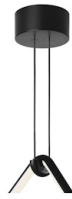

FLOS

■ F0408030 Black

Arrangements Round Large

Designed by Michael Anastassiades, 2018

54W - 2751lm - 2700K

Diffuse light suspended lighting device. Body in extruded, curved NC-machined and black powder-coated aluminium, diffuser in platinum optical silicone. Each component can be connected to the power pack by means of an electrical and mechanical connection system designed for customisable product set-up. Roses available with two powers: lamp with power under 70W and lamp with power under 190W. Class III roses also available for installations with remote power supply: "surface" version for installations on cement, "recessed" version for plasterboard ceilings. The electronics integrated in the rose enables use of dimming systems: push, 1-10, potentiometer, DALI. In the absence of these systems, the light flow can be set with the push system included in the rose. Cable length 2.4m

Replaceable (LED only) light source by a professional

Schematic light drawing

Luminous flux luminaire
2751 lm

Photometric

Light distribution	Symmetric
CCT (K)	2700
Extreme cut off	No

Electrical

Insulation class	III
Frequency (Hz)	50/60
Main voltage (Vac)	48
LED voltage Vf (Vdc)	null
Power Supply	Remote
Dimmable	Yes
Power Supply Type	Electronic 48V
Dimming interface	Remote Dimmable (Dimmer Not Included)
Batteries inside	No

Accessories & Power Supply

REQUIRED

F0415030

Arrangements Big Rose

REQUIRED

F0416030

Arrangements Small Rose

REQUIRED