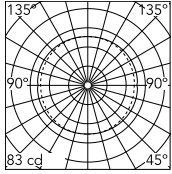

Schematic light drawing

Luminous flux luminaire
2751 lm

Photometric

Light distribution	Symmetric
CCT (K)	2700
Extreme cut off	No

Electrical

Insulation class	III
Frequency (Hz)	50/60
Main voltage (Vac)	48
LED voltage Vf (Vdc)	null
Power Supply	Remote
Dimmable	Yes
Power Supply Type	Electronic 48V
Dimming interface	Remote Dimmable (Dimmer Not Included)
Batteries inside	No