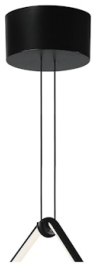

FLOS

■ F0408030 Black

Arrangements Round Large

Designed by Michael Anastassiades, 2018

54W - 2751lm - 2700K

Diffuse light suspended lighting device. Body in extruded, curved NC-machined and black powder-coated aluminium, diffuser in platinum optical silicone. Each component can be connected to the power pack by means of an electrical and mechanical connection system designed for customisable product set-up. Roses available with two powers: lamp with power under 70W and lamp with power under 190W. Class III roses also available for installations with remote power supply: "surface" version for installations on cement, "recessed" version for plasterboard ceilings. The electronics integrated in the rose enables use of dimming systems: push, 1-10, potentiometer, DALI. In the absence of these systems, the light flow can be set with the push system included in the rose. Cable length 2.4m

Replaceable (LED only) light source by a professional

Schematic light drawing

Luminous flux luminaire
2751 lm

Photometric

Light distribution	Symmetric
CCT (K)	2700
Extreme cut off	No

Electrical

Insulation class	III
Frequency (Hz)	50/60
Main voltage (Vac)	48
LED voltage Vf (Vdc)	null
Power Supply	Remote
Dimmable	Yes
Power Supply Type	Electronic 48V
Dimming interface	Remote Dimmable (Dimmer Not Included)
Batteries inside	No

Accessories & Power Supply

REQUIRED

F0415030

Arrangements Big Rose

REQUIRED

F0416030

Arrangements Small Rose

REQUIRED