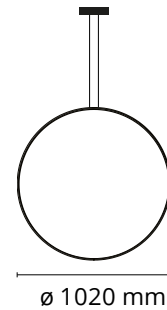

FLOS

■ F0408030 Black

Arrangements Round Large

Designed by Michael Anastassiades, 2018

54W - 2751lm - 2700K

Diffuse light suspended lighting device. Body in extruded, curved NC-machined and black powder-coated aluminium, diffuser in platinum optical silicone. Each component can be connected to the power pack by means of an electrical and mechanical connection system designed for customisable product set-up. Roses available with two powers: lamp with power under 70W and lamp with power under 190W. Class III roses also available for installations with remote power supply: "surface" version for installations on cement, "recessed" version for plasterboard ceilings. The electronics integrated in the rose enables use of dimming systems: push, 1-10, potentiometer, DALI. In the absence of these systems, the light flow can be set with the push system included in the rose. Cable length 2.4m

Are you a professional and your project needs consulting and support?

[BOOK AN APPOINTMENT](#)

Main specifications

EAN	8059607014127
Mounting	Suspension
Environments	Indoor dry location
Light Source Type	LED
LED type	LED Module
Power (W)	54
System flux (lm)	2751

Physical

Colour	Black
Length (mm)	1020
Cord length (mm)	2500
Net weight (kg)	1.2
Package height (mm)	50
Package width (mm)	1130
Package length (mm)	1130
Package volume (m3)	0.06
IP internal	20

Download

Mounting instructions	↓ PDF
Spare Parts	↓ PDF