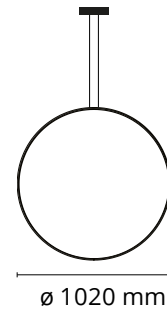

FLOS

■ F0408030 Black

Arrangements Round Large

Designed by Michael Anastassiades, 2018

54W - 2751lm - 2700K

Diffuse light suspended lighting device. Body in extruded, curved NC-machined and black powder-coated aluminium, diffuser in platinum optical silicone. Each component can be connected to the power pack by means of an electrical and mechanical connection system designed for customisable product set-up. Roses available with two powers: lamp with power under 70W and lamp with power under 190W. Class III roses also available for installations with remote power supply: "surface" version for installations on cement, "recessed" version for plasterboard ceilings. The electronics integrated in the rose enables use of dimming systems: push, 1-10, potentiometer, DALI. In the absence of these systems, the light flow can be set with the push system included in the rose. Cable length 2.4m

Are you a professional and your project needs consulting and support?

[BOOK AN APPOINTMENT](#)

Main specifications

EAN	8059607014127
Mounting	Suspension
Environments	Indoor dry location
Light Source Type	LED
LED type	LED Module
Power (W)	54
System flux (lm)	2751

Physical

Colour	Black
Cord length (mm)	2500
Net weight (kg)	1.2
Package height (cm)	50
Package width (cm)	1130
Package length (cm)	1130
Package volume (m3)	0.06
IP internal	20

Download

Mounting instructions	↓ PDF
Spare Parts	↓ PDF