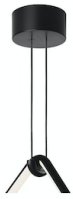

FLOS

■ F0408030 Black

Arrangements Round Large

Designed by Michael Anastassiades, 2018

54W - 2751lm - 2700K

Diffuse light suspended lighting device. Body in extruded, curved NC-machined and black powder-coated aluminium, diffuser in platinum optical silicone. Each component can be connected to the power pack by means of an electrical and mechanical connection system designed for customisable product set-up. Roses available with two powers: lamp with power under 70W and lamp with power under 190W. Class III roses also available for installations with remote power supply: "surface" version for installations on cement, "recessed" version for plasterboard ceilings. The electronics integrated in the rose enables use of dimming systems: push, 1-10, potentiometer, DALI. In the absence of these systems, the light flow can be set with the push system included in the rose. Cable length 2.4m

Accessories & Power Supply

REQUIRED

F0416030

Arrangements Small Rose

REQUIRED

F0418030

Arrangements Recessed Rose

REQUIRED