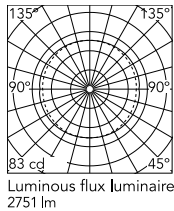

Schematic light drawing

Ecodesign and Energy Labelling

This product contains a light source of energy efficiency class F

Replaceable (LED only)
light source by a
professional

Photometric

Lighting type	Indirect, Direct
Light distribution	Symmetric
CCT (K)	2700

Electrical

Insulation class	III
Frequency (Hz)	50/60
Main voltage (Vac)	48
LED voltage Vf (Vdc)	null
Driver	Remote
Dimmable	Yes
Dimming type	Electronic 48V
Dimming interface	Remote Dimmable (Dimmer Not Included)
Batteries inside	No
Charging min time	No