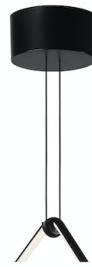

FLOS

■ F0408030 Black

Arrangements Round Large

Designed by Michael Anastassiades, 2018

54W - 2751lm - 2700K

Diffuse light suspended lighting device. Body in extruded, curved NC-machined and black powder-coated aluminium, diffuser in platinum optical silicone. Each component can be connected to the power pack by means of an electrical and mechanical connection system designed for customisable product set-up. Roses available with two powers: lamp with power under 70W and lamp with power under 190W. Class III roses also available for installations with remote power supply: "surface" version for installations on cement, "recessed" version for plasterboard ceilings. The electronics integrated in the rose enables use of dimming systems: push, 1-10, potentiometer, DALI. In the absence of these systems, the light flow can be set with the push system included in the rose. Cable length 2.4m

Accessories & Power Supply

REQUIRED

F0416030

Arrangements Small Rose

REQUIRED

F0418030

Arrangements Recessed Rose

REQUIRED

F0415030

Arrangements Big Rose