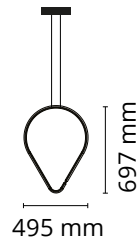

FLOS

■ F0413030 Black

Arrangements Drop Down

Designed by Michael Anastassiades, 2018

30W - 1530lm - 2700K

Diffuse light suspended lighting device. Body in extruded, curved NC-machined and black powder-coated aluminium, diffuser in platinum optical silicone. Each component can be connected to the power pack by means of an electrical and mechanical connection system designed for customisable product set-up. Roses available with two powers: lamp with power under 70W and lamp with power under 190W. Class III roses also available for installations with remote power supply: "surface" version for installations on cement, "recessed" version for plasterboard ceilings. The electronics integrated in the rose enables use of dimming systems: push, 1-10, potentiometer, DALI. In the absence of these systems, the light flow can be set with the push system included in the rose. Cable length 2.4m

Physical

Colour	Black
Length (mm)	495
Cord length (mm)	2500
Net weight (kg)	0.65
Package height (mm)	45
Package width (mm)	545
Package length (mm)	755
Package volume (m3)	0.02
IP internal	20

Download

[Mounting instructions](#)  PDF