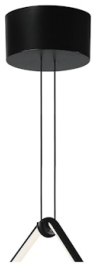

FLOS

■ F0413030 Black

Arrangements Drop Down

Designed by Michael Anastassiades, 2018

30W - 1530lm - 2700K

Diffuse light suspended lighting device. Body in extruded, curved NC-machined and black powder-coated aluminium, diffuser in platinum optical silicone. Each component can be connected to the power pack by means of an electrical and mechanical connection system designed for customisable product set-up. Roses available with two powers: lamp with power under 70W and lamp with power under 190W. Class III roses also available for installations with remote power supply: "surface" version for installations on cement, "recessed" version for plasterboard ceilings. The electronics integrated in the rose enables use of dimming systems: push, 1-10, potentiometer, DALI. In the absence of these systems, the light flow can be set with the push system included in the rose. Cable length 2.4m

Schematic light drawing

Luminous flux luminaire
1530 lm

Photometric

Light distribution	Symmetric
CCT (K)	2700
Extreme cut off	No

Electrical

Insulation class	III
Frequency (Hz)	50/60
Main voltage (Vac)	48
Power supply	Remote
Dimmable	Yes
Power supply type	Electronic 48V
Dimming interface	Remote Dimmable (Dimmer Not Included)
Batteries inside	No

Accessories & Power Supply

REQUIRED

F0415030

Arrangements Big Rose

REQUIRED

F0416030

Arrangements Small Rose

REQUIRED