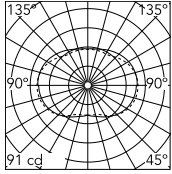

Schematic light drawing

Luminous flux luminaire
1530 lm

Photometric

Light distribution	Symmetric
CCT (K)	2700
Extreme cut off	No

Electrical

Insulation class	III
Frequency (Hz)	50/60
Main voltage (Vac)	48
Power supply	Remote
Dimmable	Yes
Power supply type	Electronic 48V
Dimming interface	Remote Dimmable (Dimmer Not Included)
Batteries inside	No