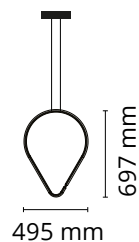

FLOS

■ F0413030 Black

Arrangements Drop Down

Designed by Michael Anastassiades, 2018

30W - 1530lm - 2700K

Diffuse light suspended lighting device. Body in extruded, curved NC-machined and black powder-coated aluminium, diffuser in platinum optical silicone. Each component can be connected to the power pack by means of an electrical and mechanical connection system designed for customisable product set-up. Roses available with two powers: lamp with power under 70W and lamp with power under 190W. Class III roses also available for installations with remote power supply: "surface" version for installations on cement, "recessed" version for plasterboard ceilings. The electronics integrated in the rose enables use of dimming systems: push, 1-10, potentiometer, DALI. In the absence of these systems, the light flow can be set with the push system included in the rose. Cable length 2.4m

Are you a professional and your project needs consulting and support?

[BOOK AN APPOINTMENT](#)

Main specifications

EAN	8059607014158
Mounting	Suspension
Environments	Indoor dry location
Light Source Type	LED
LED type	LED Module
Power (W)	30
System flux (lm)	1530

Physical

Colour	Black
Length (mm)	495
Cord length (mm)	2500
Net weight (kg)	0.65
Package height (mm)	45
Package width (mm)	545
Package length (mm)	755
Package volume (m3)	0.02
IP internal	20

Download

[Mounting instructions](#)  PDF