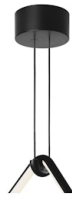

FLOS

■ F0413030 Black

Arrangements Drop Down

Designed by Michael Anastassiades, 2018

30W - 1530lm - 2700K

Diffuse light suspended lighting device. Body in extruded, curved NC-machined and black powder-coated aluminium, diffuser in platinum optical silicone. Each component can be connected to the power pack by means of an electrical and mechanical connection system designed for customisable product set-up. Roses available with two powers: lamp with power under 70W and lamp with power under 190W. Class III roses also available for installations with remote power supply: "surface" version for installations on cement, "recessed" version for plasterboard ceilings. The electronics integrated in the rose enables use of dimming systems: push, 1-10, potentiometer, DALI. In the absence of these systems, the light flow can be set with the push system included in the rose. Cable length 2.4m

Accessories & Power Supply

REQUIRED

F0415030

Arrangements Big Rose

REQUIRED

F0416030

Arrangements Small Rose

REQUIRED