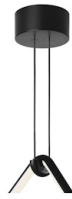

FLOS

■ F0413030 Black

Arrangements Drop Down

Designed by Michael Anastassiades, 2018

30W - 1530lm - 2700K

Diffuse light suspended lighting device. Body in extruded, curved NC-machined and black powder-coated aluminium, diffuser in platinum optical silicone. Each component can be connected to the power pack by means of an electrical and mechanical connection system designed for customisable product set-up. Roses available with two powers: lamp with power under 70W and lamp with power under 190W. Class III roses also available for installations with remote power supply: "surface" version for installations on cement, "recessed" version for plasterboard ceilings. The electronics integrated in the rose enables use of dimming systems: push, 1-10, potentiometer, DALI. In the absence of these systems, the light flow can be set with the push system included in the rose. Cable length 2.4m

Schematic light drawing

Luminous flux luminaire
1530 lm

Photometric

Light distribution	Symmetric
CCT (K)	2700
Extreme cut off	No

Electrical

Insulation class	III
Frequency (Hz)	50/60
Main voltage (Vac)	48
Power supply	Remote
Dimmable	Yes
Power supply type	Electronic 48V
Dimming interface	Remote Dimmable (Dimmer Not Included)
Batteries inside	No

Accessories & Power Supply

REQUIRED

F0415030

Arrangements Big Rose

REQUIRED

F0416030

Arrangements Small Rose

REQUIRED