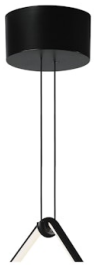

Accessories & Power Supply

REQUIRED

F0415030

Arrangements Big Rose