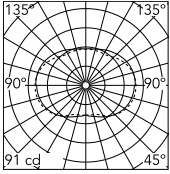

IP
20

Ecodesign and Energy Labelling

This product contains a light source of energy efficiency class F

Replaceable (LED only) light source by a professional

Schematic light drawing

Luminous flux luminaire
1530 lm

Photometric

Light distribution	Symmetric
CCT (K)	2700

Electrical

Insulation class	III
Frequency (Hz)	50/60
Main voltage (Vac)	48
LED voltage Vf (Vdc)	null
Driver	Remote
Dimmable	Yes
Dimming type	Electronic 48V
Dimming interface	Remote Dimmable (Dimmer Not Included)
Batteries inside	No