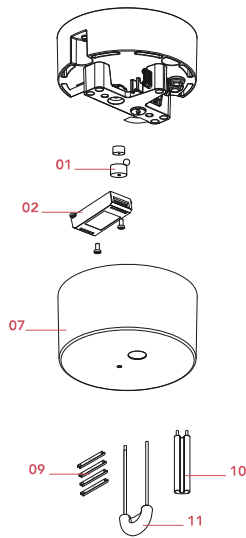

Spare Parts

01.	Stretch cable ceiling rose kit	RF0410400
07.	Big ceiling rose cover	RF0410600
09.	Spacers cable	RF26602
10.	Regulation cables key	RF26440
11.	Element support assembly	RF26906