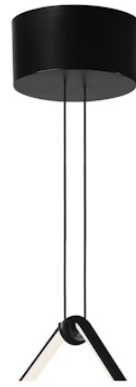

# FLOS

■ F0415030 Black

## Arrangements Big Rose

Designed by Michael Anastassiades, 2018

Big Rose-MAX190W

Are you a professional and your project needs consulting and support?

[BOOK AN APPOINTMENT](#)