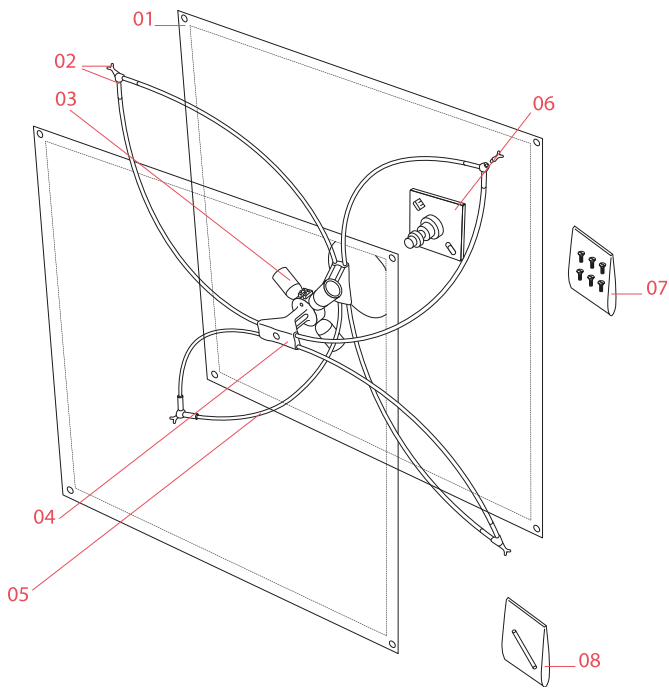

- | | | |
|-----|---|-----------|
| 01. | Ariette 2 front & rear cloths. | RF06111 |
| 02. | Ariette 1/2/3 fork push rod | RF0400100 |
| 03. | Lamp holder assembly | RF04635 |
| 04. | Rod nylon support/6 Ariette 1 | RF05737 |
| 05. | Ariette 2 fiberglass rod d.6 mm 6x670 | RF05757 |
| 06. | Nylon wall attachment | RF05740 |
| 07. | Kit with grub screw & screws for rod support | RF0400200 |