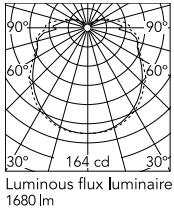

Schematic light drawing

Photometric

Lighting type	Total
Light distribution	Symmetric

Electrical

Insulation class	II
Frequency (Hz)	50/60
Main voltage (Vac)	220-250
LED voltage Vf (Vdc)	null
Dimmable	Yes
Dimming interface	Remote Dimmable (Dimmer Not Included)
Batteries inside	No
Charging min time	No