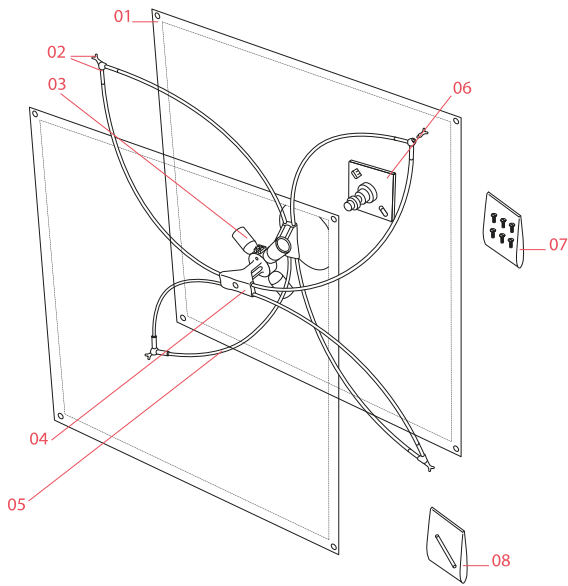

- | | | |
|-----|--|-----------|
| 01. | Ariette 1 front & rear cloths | RF06110 |
| 02. | Ariette 1/2/3 fork push rod | RF0400100 |
| 03. | Lamp holder assembly | RF04635 |
| 04. | Rod nylon support/6 Ariette 1 | RF05737 |
| 05. | Fiberglass rods | RF06088 |
| 06. | Nylon wall attachment | RF05740 |
| 07. | Kit with grub screw & screws for rod support | RF0400200 |
| 08. | Tube for rod Ariette 1 | RF04828 |