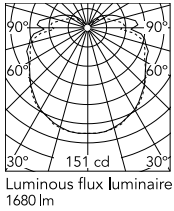

Schematic light drawing

Photometric

Lighting type	Total
Light distribution	Asymmetric

Electrical

Insulation class	II
Frequency (Hz)	50/60
Main voltage (Vac)	220-250
LED voltage Vf (Vdc)	null
Dimmable	Yes
Dimming interface	Remote Dimmable (Dimmer Not Included)
Batteries inside	No
Charging min time	No