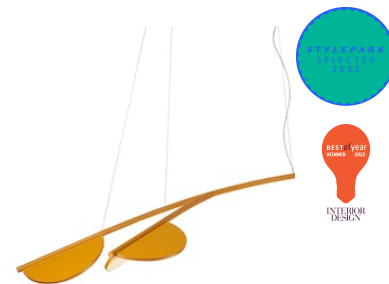

FLOS

F0442027 Ocher

Almendra Organic Suspension Short 2 NEW

Designed by Patricia Urquiola, 2022

30W - 1028lm - 2700K - CRI> 95

Suspension lamp with diffused light emission available in linear and organic compositions. Tubular structure made of aluminium and CNC aluminium terminals with matte or metallized finish. Edge Lighting technology integrated. Light units can be turned by steps of 60° within the structure in order to change the direction of the light emitted. Metal rosette with matte white finish. The integrated electronics in the ceiling rose allow the use of different dimming systems: 1-10V, DALI, push-dim or potentiometer. Useful length of the cable 3 mt. The product has been designed according to the ISCC standards and it is assembled with total absence of glued components so that it can be completely separated for future recyclability.

Are you a professional and your project needs consulting and support?

[BOOK AN APPOINTMENT](#)

Main specifications

EAN	8059607048627
Mounting	Suspension
Environments	Indoor dry location
Light Source Type	LED
LED type	Edge Lighting
Power (W)	30
System flux (lm)	1028

Physical

Colour	Ocher
Length (mm)	1326
Cord length (mm)	2600
Net weight (kg)	8.17
Package volume (m3)	0.21
IP internal	20

Download

Mounting instructions [↓ PDF](#)

Photometric Files

LDT / IES [↓ LDT](#)

Technical Drawings