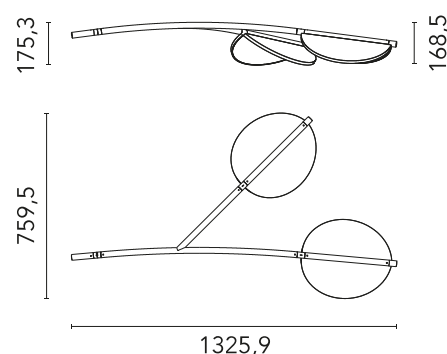

FLOS

F0442027 Ocher

Almendra Organic Suspension Short 2 NEW

Designed by Patricia Urquiola, 2022

30W - 1028lm - 2700K - CRI> 95

Suspension lamp with diffused light emission available in linear and organic compositions. Tubular structure made of aluminium and CNC aluminium terminals with matte or metallized finish. Edge Lighting technology integrated. Light units can be turned by steps of 60° within the structure in order to change the direction of the light emitted. Metal rosette with matte white finish. The integrated electronics in the ceiling rose allow the use of different dimming systems: 1-10V, DALI, push-dim or potentiometer. Useful length of the cable 3 mt. The product has been designed according to the ISCC standards and it is assembled with total absence of glued components so that it can be completely separated for future recyclability.

Are you a professional and your project needs consulting and support?

[BOOK AN APPOINTMENT](#)

Main specifications

EAN	8059607048627
Mounting	Suspension
Environments	Indoor dry location
Light Source Type	LED
LED type	Edge Lighting
Power (W)	30
System flux (lm)	1028

Physical

Colour	Ocher
Length (mm)	1326
Cord length (mm)	2600
Net weight (kg)	8.17
Package volume (m3)	0.21
IP internal	20

Download

Mounting instructions [↓ PDF](#)

Photometric Files

LDT / IES [↓ LDT](#)

Technical Drawings