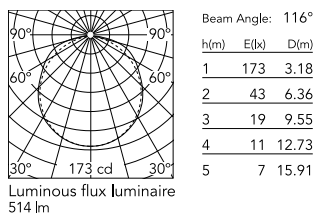

Schematic light drawing

Photometric

Lighting type	Direct
Light distribution	Symmetric
CCT (K)	2700
CRI>	95

Electrical

Insulation class	I
Frequency (Hz)	50/60
Main voltage (Vac)	220-240
LED voltage Vf (Vdc)	null
Driver	Integrated
Dimmable	Yes
Dimming type	Dimmable 0-10V, Dimmable Push, Dimmable 1-10V, Dimmable DALI 1
Dimming interface	Remote Dimmable (Dimmer Not Included)

Ecodesign and Energy Labelling

This product contains a light source of energy efficiency class E

Non-replaceable light source

Replaceable control gear by a professional