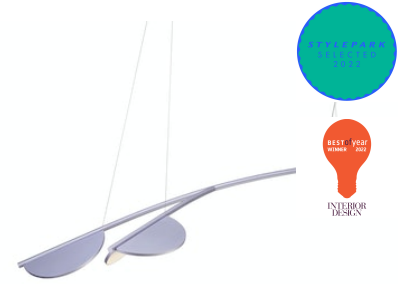

FLOS

F0438042 Lilac Metallized

Almendra Organic Suspension Long 2 NEW

Designed by Patricia Urquiola, 2022

30W - 1006lm - 2700K - CRI > 95

Suspension lamp with diffused light emission available in linear and organic compositions. Tubular structure made of aluminium and CNC aluminium terminals with matte or metallized finish. Edge Lighting technology integrated. Light units can be turned by steps of 60° within the structure in order to change the direction of the light emitted. Metal rosette with matte white finish. The integrated electronics in the ceiling rose allow the use of different dimming systems: 1-10V, DALI, push-dim or potentiometer. Useful length of the cable 3 mt. The product has been designed according to the ISCC standards and it is assembled with total absence of glued components so that it can be completely separated for future recyclability.

Are you a professional and your project needs consulting and support?

[BOOK AN APPOINTMENT](#)

Main specifications

EAN	8059607048597
Mounting	Suspension
Environments	Indoor dry location
Light Source Type	LED
LED type	Edge Lighting
Power (W)	30
System flux (lm)	1006

Physical

Colour	Lilac Metallized
Length (mm)	1577
Cord length (mm)	2600
Net weight (kg)	8.47
Package volume (m3)	0.24
IP internal	20

Download

Mounting instructions [↓ PDF](#)

Photometric Files

LDT / IES [↓ LDT](#)