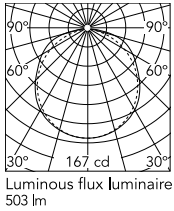

Physical

Colour	Lilac Metallized
Length (mm)	1577
Cord length (mm)	2600
Net weight (kg)	8.47
Package volume (m3)	0.24
IP internal	20

Download

Mounting instructions [↓ PDF](#)

Photometric Files

LDT / IES [↓ LDT](#)

Technical Drawings

2D [↓ ZIP](#)

3D [↓ ZIP](#)

[🔒 Bim](#) [↓ ZIP](#)

Schematic light drawing

Photometric

Lighting type	Direct
Light distribution	Symmetric
CCT (K)	2700
CRI>	95

Electrical