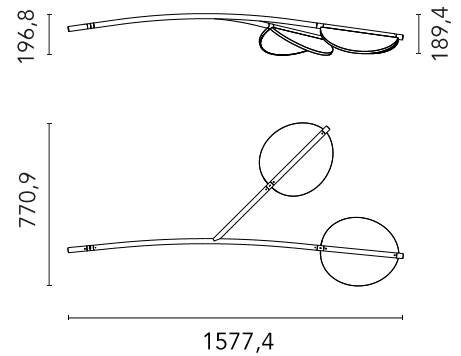

FLOS

F0438042 Lilac Metallized

Almendra Organic Suspension Long 2 NEW

Designed by Patricia Urquiola, 2022

30W - 1006lm - 2700K - CRI > 95

Suspension lamp with diffused light emission available in linear and organic compositions. Tubular structure made of aluminium and CNC aluminium terminals with matte or metallized finish. Edge Lighting technology integrated. Light units can be turned by steps of 60° within the structure in order to change the direction of the light emitted. Metal rosette with matte white finish. The integrated electronics in the ceiling rose allow the use of different dimming systems: 1-10V, DALI, push-dim or potentiometer. Useful length of the cable 3 mt. The product has been designed according to the ISCC standards and it is assembled with total absence of glued components so that it can be completely separated for future recyclability.

Are you a professional and your project needs consulting and support?

[BOOK AN APPOINTMENT](#)

Main specifications

EAN	8059607048597
Mounting	Suspension
Environments	Indoor dry location
Light Source Type	LED
LED type	Edge Lighting
Power (W)	30
System flux (lm)	1006

Physical

Colour	Lilac Metallized
Length (mm)	1577
Cord length (mm)	2600
Net weight (kg)	8.47
Package volume (m3)	0.24
IP internal	20

Download

Mounting instructions [↓ PDF](#)

Photometric Files

LDT / IES [↓ LDT](#)