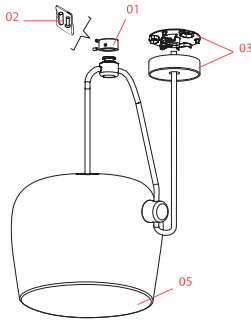

Accessories & Power Supply

OPTIONAL

F0093030

Aim Multiple Canopy

OPTIONAL

RF22227

Aim Dimmer

Spare Parts

- | | | |
|-----|-----------------------------------|-----------|
| 01. | Black ceiling attachment assembly | RF0090130 |
| 02. | Kit of quantity 3 m4 screws | RF06750 |
| 03. | Ceiling rose assembly | RF1555030 |
| 05. | Aim small opal diffuser | RF0095500 |