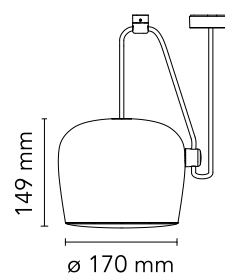

FLOS

■ F0095030 Black

Aim Small

Designed by Ronan & Erwan Bouroullec, 2014

12W - 725lm - 2700K - CRI> 90

Suspended light fitting. Body in varnished aluminium sheet, shade in photo-etched optical polycarbonate. Internal reflector in photo-etched PC. Directionable body. Powered directly from mains. The LED can be dimmed with a «Triac for Led» dimmer approved by Flos. Flos does not respond in case of wrong electrical connection system installations. The cable has a useful length of 9 metres and thus the lamp can be suspended 3 metres from the ceiling. Multiple rose with capacity to connect up to 5 Aim Small also available.

Are you a professional and your project needs consulting and support?

BOOK AN APPOINTMENT