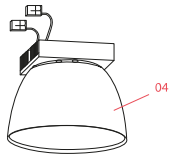

Accessories & Power Supply

OPTIONAL

F0093030

Aim Multiple Canopy

OPTIONAL

RF22227

Aim Dimmer

Spare Parts