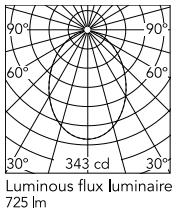

Physical

Colour	White
Cord length (mm)	9000
Net weight (kg)	1.35
Package height (cm)	310
Package width (cm)	300
Package length (cm)	300
Package volume (m3)	0.03
IP internal	20

Download

Mounting instructions	↓ PDF
Compatible dimmers	↓ PDF
Spare Parts	↓ PDF

Photometric Files

LDT / IES	↓ LDT
-----------	-----------------------

Technical Drawings

2D	↓ ZIP
3D	↓ ZIP
Bim	↓ ZIP

Schematic light drawing

Photometric

Lighting type	Direct
Light distribution	Roto symmetric
CCT (K)	2700
CRI>	90