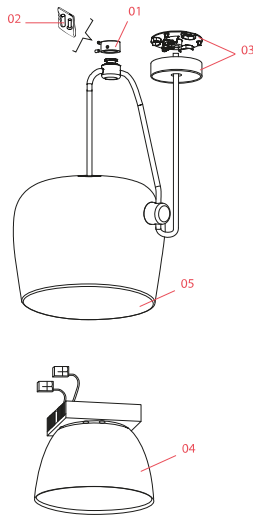

FLOS

F0095009 White

Aim Small

Designed by Ronan & Erwan Bouroullec, 2014

12W - 725lm - 2700K - CRI> 90

Suspended light fitting. Body in varnished aluminium sheet, shade in photo-etched optical polycarbonate. Internal reflector in photo-etched PC. Directionable body. Powered directly from mains. The LED can be dimmed with a «Triac for Led» dimmer approved by Flos. Flos does not respond in case of wrong electrical connection system installations. The cable has a useful length of 9 metres and thus the lamp can be suspended 3 metres from the ceiling. Multiple rose with capacity to connect up to 5 Aim Small also available.

Physical

Colour	White
Cord length (mm)	9000
Net weight (kg)	1.35
Package height (cm)	310
Package width (cm)	300
Package length (cm)	300
Package volume (m3)	0.03
IP internal	20

Download

Mounting instructions	↓ PDF
Compatible dimmers	↓ PDF
Spare Parts	↓ PDF

OPTIONAL

RF22227

Aim Dimmer

Spare Parts

- | | | |
|-----|-----------------------------|-----------|
| 01. | Ceiling attachment assembly | RF0090109 |
| 02. | Kit of quantity 3 m4 screws | RF06749 |
| 03. | Ceiling rose assembly | RF1555009 |
| 05. | Aim small opal diffuser | RF0095500 |