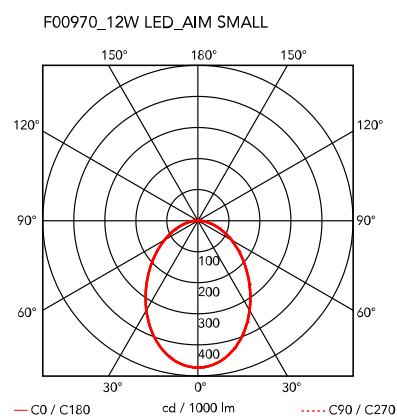

Electrical

Insulation class	II	Batteries Inside	No
Frequency (Hz)	50/60	Cord length (mm)	9000/3000
Main Voltage (Vac)	230	Plug Type	Type C
Driver	Integrated		
Dimmable type	Mains Cut Dimming		

Physical

Colour	Black
Net weight (kg)	1.35
Gross weight (kg)	2.98
IP	20
IP external	20