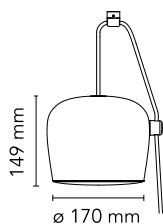

Aim Small cable-plug

■ F0097030 - Black

Designed by Ronan & Erwan Bouroullec

Suspended light fitting. Body in varnished aluminium sheet, shade in photo-etched optical polycarbonate. Internal reflector in photo-etched PC. Directionable body. Powered directly from mains. The cable has a useful length of 9 metres and thus the lamp can be suspended 3 metres from the ceiling. Wall plug version and dimmer/switch on cable.

Main specifications

Mounting	Suspension	Lamp holder	LED Module
Environment	Indoor dry location	Autoprotected Lamp	No
Light source type	LED	Number of heads	1
Light source replaceable	Replaceable (LED only) light source by a professional LED Module	Source Power (W)	12
		System Flux (lm)	725

LED type

Optical

Lighting Type	Direct
Lighting distribution	Roto symmetric
CCT (K)	2770
CRI>	90
Cold Beam Lighting	No
Extreme Cut off	No

Electrical

Insulation class	II	Batteries Inside	No
Frequency (Hz)	50/60	Cord length (mm)	9000/3000
Main Voltage (Vac)	230	Plug Type	Type C
Driver	Integrated		
Dimmable type	Mains Cut Dimming		

Physical

Colour	Black
Net weight (kg)	1.35
Gross weight (kg)	2.98
IP	20
IP external	20