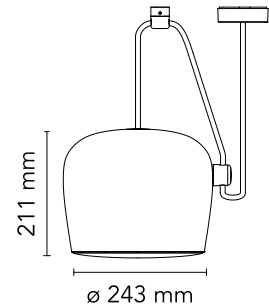

FLOS

■ F0090030 Black

Aim

Designed by Ronan & Erwan Bouroullec, 2013

16W - 895lm - 2700K

Suspended light fitting. Body in varnished aluminium sheet, shade in photo-etched optical polycarbonate. Internal reflector in photo-etched ABS. Orientable body. Powered directly from mains. The LED can be dimmed with a «Triac for Led» dimmer approved by Flos. Flos does not respond in case of wrong electrical connection system installations. The cable has a useful length of 9 meters and thus the lamp can be suspended 3 meters from the ceiling. Multiple rose with capacity to connect up to 5 Aims also available.

Are you a professional and your project needs consulting and support?

BOOK AN APPOINTMENT

Main specifications

EAN	8059607013281
Mounting	Suspension
Environments	Indoor dry location
Light Source Type	LED
LED type	LED Module
Power (W)	16
System flux (lm)	895

Physical

Colour	Black
Cord length (mm)	9000
Net weight (kg)	3.2
Package height (cm)	375
Package width (cm)	300
Package length (cm)	300
Package volume (m3)	0.03
IP internal	20

Download

Mounting instructions	↓ PDF
Compatible dimmers	↓ PDF
Spare Parts	↓ PDF

Photometric Files

LDT / IES	↓ LDT

Technical Drawings

2D	↓ ZIP
3D	↓ ZIP
Bim	↓ ZIP