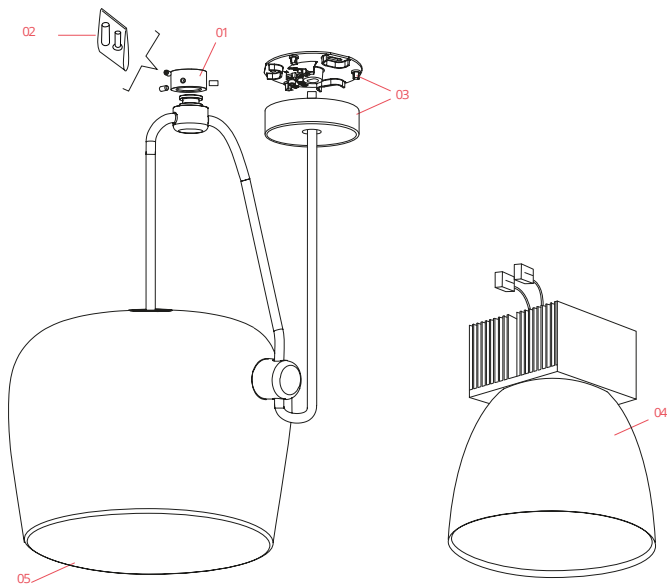

FLOS

■ F0090030 Black

Aim

Designed by Ronan & Erwan Bouroullec, 2013

16W - 895lm - 2700K

Suspended light fitting. Body in varnished aluminium sheet, shade in photo-etched optical polycarbonate. Internal reflector in photo-etched ABS. Orientable body. Powered directly from mains. The LED can be dimmed with a «Triac for Led» dimmer approved by Flos. Flos does not respond in case of wrong electrical connection system installations. The cable has a useful length of 9 meters and thus the lamp can be suspended 3 meters from the ceiling. Multiple rose with capacity to connect up to 5 Aims also available.

Accessories & Power Supply

OPTIONAL

F0093030

Aim Multiple Canopy

OPTIONAL

RF22227

Aim Dimmer

Spare Parts