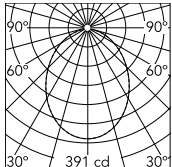

Schematic light drawing

Luminous flux Luminaire
895 lm