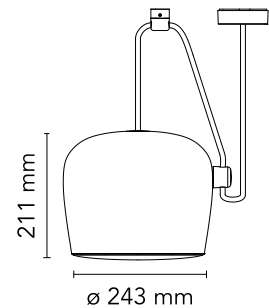

FLOS

■ F0090030 Black

Aim

Designed by Ronan & Erwan Bouroullec, 2013

16W - 895lm - 2700K

Suspended light fitting. Body in varnished aluminium sheet, shade in photo-etched optical polycarbonate. Internal reflector in photo-etched ABS. Orientable body. Powered directly from mains. The LED can be dimmed with a «Triac for Led» dimmer approved by Flos. Flos does not respond in case of wrong electrical connection system installations. The cable has a useful length of 9 meters and thus the lamp can be suspended 3 meters from the ceiling. Multiple rose with capacity to connect up to 5 Aims also available.

Are you a professional and your project needs consulting and support?

[BOOK AN APPOINTMENT](#)