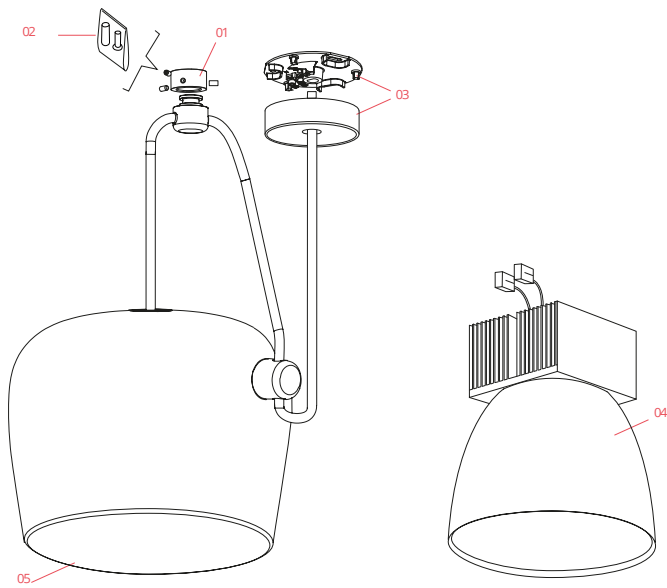

FLOS

F0090023 Blue Steel Anodized

Aim

Designed by Ronan & Erwan Bouroullec, 2013

16W - 895lm - 2700K - CRI> 90

Suspended light fitting. Body in varnished aluminium sheet, shade in photo-etched optical polycarbonate. Internal reflector in photo-etched ABS. Orientable body. Powered directly from mains. The LED can be dimmed with a «Triac for Led» dimmer approved by Flos. Flos does not respond in case of wrong electrical connection system installations. The cable has a useful length of 9 meters and thus the lamp can be suspended 3 meters from the ceiling. Multiple rose with capacity to connect up to 5 Aims also available.

Ecodesign and Energy Labelling

This product contains a light source of energy efficiency class F

Replaceable (LED only)
light source by a
professional

Accessories & Power Supply

OPTIONAL

F0093030

Aim Multiple Canopy

OPTIONAL

RF22227

Aim Dimmer

Spare Parts

- | | | |
|-----|--|-----------|
| 01. | Dark grey/steel blue ceiling attachment assembly | RF0090123 |
| 02. | Kit of quantity 3 m4 screws | RF06750 |
| 03. | Black ceiling rose assembly | RF0090230 |
| 05. | Aim opal diffuser | RF0090600 |