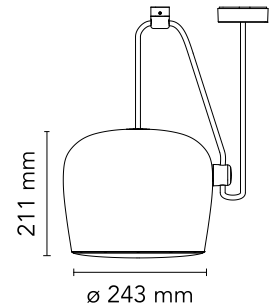

FLOS

F0090023 Blue Steel Anodized

Aim

Designed by Ronan & Erwan Bouroullec, 2013

16W - 895lm - 2700K - CRI> 90

Suspended light fitting. Body in varnished aluminium sheet, shade in photo-etched optical polycarbonate. Internal reflector in photo-etched ABS. Orientable body. Powered directly from mains. The LED can be dimmed with a «Triac for Led» dimmer approved by Flos. Flos does not respond in case of wrong electrical connection system installations. The cable has a useful length of 9 meters and thus the lamp can be suspended 3 meters from the ceiling. Multiple rose with capacity to connect up to 5 Aims also available.

Are you a professional and your project needs consulting and support?

BOOK AN APPOINTMENT