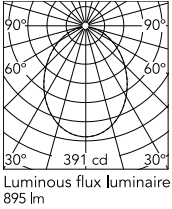

Physical

Colour	Blue Steel Anodized
Cord length (mm)	9000
Net weight (kg)	3.2
Package height (cm)	375
Package width (cm)	300
Package length (cm)	300
Package volume (m3)	0.03
IP internal	20

Download

Mounting instructions	↓ PDF
Compatible dimmers	↓ PDF
Spare Parts	↓ PDF

Photometric Files

LDT / IES	↓ LDT
-----------	-------

Technical Drawings

2D	↓ ZIP
3D	↓ ZIP
Bim	↓ ZIP

Schematic light drawing

Photometric

Lighting type	Direct
Light distribution	Roto symmetric
CCT (K)	2700
CRI>	90