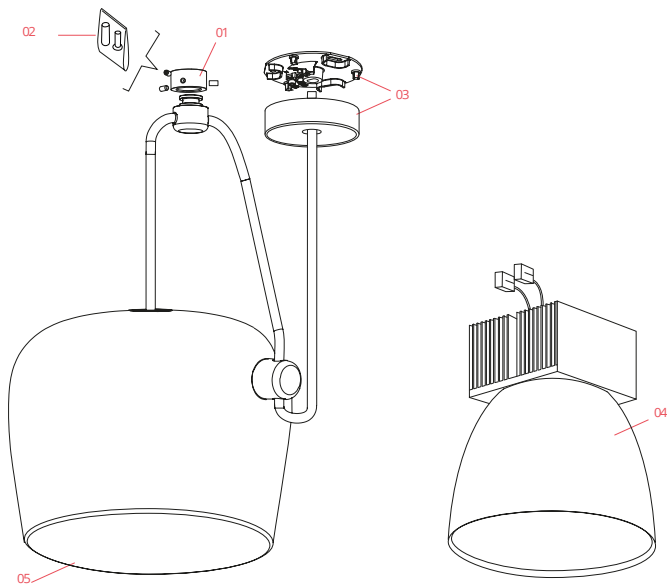

FLOS

F0090009 White

Aim

Designed by Ronan & Erwan Bouroullec, 2013

16W - 895lm - 2700K

Suspended light fitting. Body in varnished aluminium sheet, shade in photo-etched optical polycarbonate. Internal reflector in photo-etched ABS. Orientable body. Powered directly from mains. The LED can be dimmed with a «Triac for Led» dimmer approved by Flos. Flos does not respond in case of wrong electrical connection system installations. The cable has a useful length of 9 meters and thus the lamp can be suspended 3 meters from the ceiling. Multiple rose with capacity to connect up to 5 Aims also available.

Physical

Colour	White
Cord length (mm)	9000
Net weight (kg)	3.2
Package height (cm)	375
Package width (cm)	300
Package length (cm)	300
Package volume (m3)	0.03
IP internal	20

Download

Mounting instructions	↓ PDF
Compatible dimmers	↓ PDF
Spare Parts	↓ PDF

Accessories & Power Supply

OPTIONAL

F0093009

Aim Multiple Canopy

OPTIONAL

RF22227

Aim Dimmer

Spare Parts

- | | | |
|-----|-----------------------------|-----------|
| 01. | Ceiling attachment assembly | RF0090109 |
| 02. | Kit of quantity 3 m4 screws | RF06749 |
| 03. | White ceiling rose assembly | RF0090209 |
| 05. | Aim opal diffuser | RF0090600 |