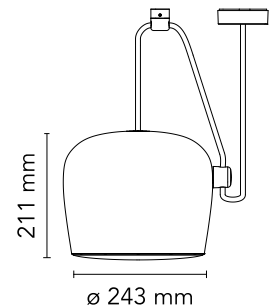

FLOS

F0090009 White

Aim

Designed by Ronan & Erwan Bouroullec, 2013

16W - 895lm - 2700K

Suspended light fitting. Body in varnished aluminium sheet, shade in photo-etched optical polycarbonate. Internal reflector in photo-etched ABS. Orientable body. Powered directly from mains. The LED can be dimmed with a «Triac for Led» dimmer approved by Flos. Flos does not respond in case of wrong electrical connection system installations. The cable has a useful length of 9 meters and thus the lamp can be suspended 3 meters from the ceiling. Multiple rose with capacity to connect up to 5 Aims also available.

Are you a professional and your project needs consulting and support?

BOOK AN APPOINTMENT