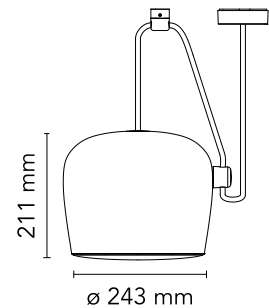

FLOS

F0090009 White

Aim

Designed by Ronan & Erwan Bouroullec, 2013

16W - 895lm - 2700K

Suspended light fitting. Body in varnished aluminium sheet, shade in photo-etched optical polycarbonate. Internal reflector in photo-etched ABS. Orientable body. Powered directly from mains. The LED can be dimmed with a «Triac for Led» dimmer approved by Flos. Flos does not respond in case of wrong electrical connection system installations. The cable has a useful length of 9 meters and thus the lamp can be suspended 3 meters from the ceiling. Multiple rose with capacity to connect up to 5 Aims also available.

Are you a professional and your project needs consulting and support?

[BOOK AN APPOINTMENT](#)

Main specifications

EAN	8059607013267
Mounting	Suspension
Environment	Indoor dry location
Light source type	LED
LED type	LED Module
Lamp holder	LED Module
Power (W)	16
System flux (lm)	895

Physical

Colour	White
Cord length (mm)	9000/3000
Net weight (kg)	3.2
Package height (cm)	38
Package width (cm)	30
Package length (cm)	30
Package volume (m3)	0.03
IP	20

Download

[Mounting instructions](#) PDF