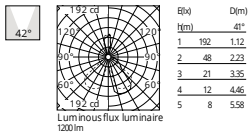

Physical

Colour	Raw
Trim	No
Orientation	Fixed
Net weight (kg)	11
IP internal	20
IP external	20

Download

[Mounting instructions](#)  PDF

Photometric Files

[LDT / IES](#)  LDT

Technical Drawings

[3D](#)  ZIP

Schematic light drawing

Photometric

Lighting type	Indirect
Light distribution	Symmetric
Beam angle C0-180 (°)	42
Beam angle C90-270 (°)	42

Electrical

Emergency No

Notes

Excluded light source. To be ordered separately.