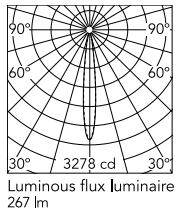

Schematic light drawing

h(m)	E(lx)	D(m)
1	3278	0.22
2	820	0.44
3	364	0.67
4	205	0.89
5	131	1.11

Photometric

Lighting type	Direct
Light distribution	Symmetric
CCT (K)	3000
CRI>	80
Beam angle C0-180 (°)	12
Beam angle C90-270 (°)	12

Electrical

Insulation class	III
Main voltage (Vac)	24
Driver	Remote excluded
Dimmable	No
Dimming type	Non Dimmable
Emergency type	No

Notes

Dimmable version on request