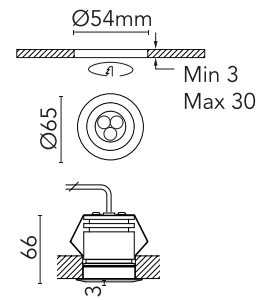

FLOS

FA51801656 Matte Stainless Steel

A-Rise 65 Hp Ceiling NEW

Designed by FLOS Outdoor

LED source included. 24V dc remote electric power supply to be ordered separately. Includes a spring for plasterboard installations. The luminaire is equipped with a protruding, neoprene, 200 mm cable and a wiring kit with crimp connectors and adhesive heat-shrink tubing guaranteeing the water tightness of the connection. Transparent polycarbonate diffuser. Adjustable light intensity version available upon request.

Are you a professional and your project needs consulting and support?

[BOOK AN APPOINTMENT](#)

Main specifications

Mounting	Ceiling recessed
Environment	Outdoor wet location
LED type	Power LED
Number of heads	1
Power (W)	3.3
System power (W)	4.5
Source flux (lm)	359
System flux (lm)	267

Physical

Colour	Matte Stainless Steel
Orientation	Fixed
IP internal	66
IP external	66

Download

[Mounting instructions](#) ZIP

Photometric Files

[LDT / IES](#) ZIP

Technical Drawings

[2D](#) ZIP