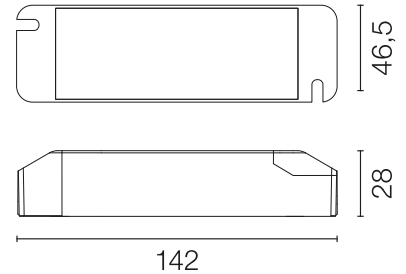

Are you a professional and your project needs consulting and support?

[BOOK AN APPOINTMENT](#)

Physical

Cord length (mm)

Photometric

Extreme cut off No

<https://professional.flos.com/en/global/product/continuous-current-power-supply-40w-220-240v-50-60hz-with-power-current-selected-through-adjustable-switch.-dimmable-0-10v-pwm-rx.output-current-1050ma-40w-1000ma-40w-950ma-40w-900ma-37w-850ma-35w-800ma-33w-750ma-31w-70...-60.9845/>