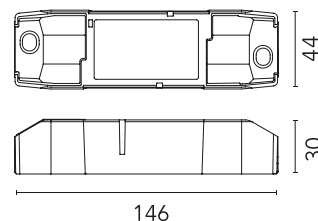

Continuous current power supply of 13-42W, 220/240V - 50/60Hz with power current selected through adjustable 300 mA - 13W / 350 mA - 15W / 400 mA - 18W / 450 mA - 20W / 500 mA - 22W / 550 mA - 24W / 600 mA - 27W / 650 mA - 29W / 700 mA - 31W / 750 mA - 32W / 800 mA - 33W / 850 mA - 35W / 900 mA - 38W / 950 mA - 40W / 1000/1050 mA - 42W switch.

Are you a professional and your project needs consulting and support?

[BOOK AN APPOINTMENT](#)