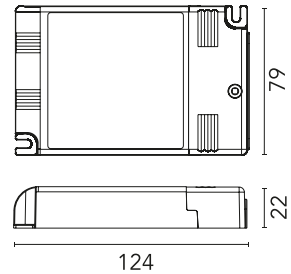

Synchronisation cables not included. 110V = Max 40W

Are you a professional and your project needs consulting and support?

[BOOK AN APPOINTMENT](#)

Physical

Trim No

Electrical

Emergency No

<https://professional.flos.com/en/global/product/continuous-current-power-supply-of-25-50w-110-240v-50-60hz-with-power-current-selected-through-adjustable-350ma-25w-500ma-35w-700ma-50w-750ma-54w-900-1050-ma-60w-switch.-dali-2-0-1-10v-or-push-dimming-60.8530/>