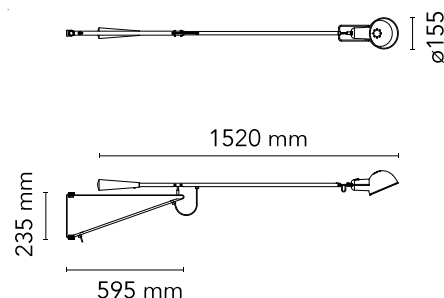

FLOS

A0320099 Chromatica

265 Small NEW

Designed by Paolo Rizzatto, 1973

Halogen - 75W

Wall lamp providing direct light. Painted steel adjustable arm and reflector. Chrome-plated brass reflector support. Cast iron tapered counterweight. Painted steel wall fixture.

Are you a professional and your project needs consulting and support?

[BOOK AN APPOINTMENT](#)

Main specifications

EAN	8059607047309
Mounting	Wall
Environments	Indoor dry location
Light Source Type	Bulb
Lamp category	Halogen
Lamp holders	E27
Ilcos	HSGSA
Number of heads	1
Power (W)	75

Physical

Colour	Chromatica
Length (mm)	1680
Cord length (mm)	2030
Net weight (kg)	5
Package height (mm)	1725
Package width (mm)	150
Package length (mm)	340
Package volume (m3)	0.09
IP internal	20

Photometric