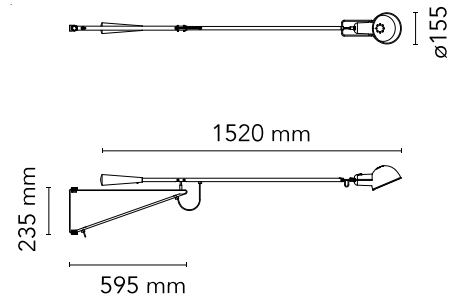

FLOS

■ A0320030 Black

265 Small NEW

Designed by Paolo Rizzatto, 1973

Halogen - 75W

Wall lamp providing direct light. Painted steel adjustable arm and reflector. Chrome-plated brass reflector support. Cast iron tapered counterweight. Painted steel wall fixture.

Are you a professional and your project needs consulting and support?

[BOOK AN APPOINTMENT](#)

Main specifications

EAN	8059607047293
Mounting	Wall
Environments	Indoor dry location
Light Source Type	Bulb
Lamp category	Halogen
Lamp holders	E27
Ilcos	HSGSA
Number of heads	1
Power (W)	75

Physical

Colour	Black
Length (mm)	1680
Cord length (mm)	2030
Net weight (kg)	5
Package height (mm)	1725
Package width (mm)	150
Package length (mm)	340
Package volume (m3)	0.09
IP internal	20

Photometric