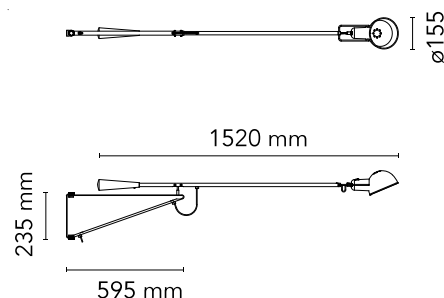

Are you a professional and your project needs consulting and support?

[BOOK AN APPOINTMENT](#)

Main specifications

EAN	8059607047293
Mounting	Wall
Environment	Indoor dry location
Light source type	Bulb
Lamp category	Halogen
Lamp holder	E27
Ilcos	HSGSA
Number of heads	1
Power (W)	75

Physical

Colour	Black
Cord length (mm)	2030
Net weight (kg)	5
Package volume (m3)	0.09
IP internal	20

Photometric

Lighting type	Direct
Light distribution	Asymmetric

Electrical

Insulation class	II
Frequency (Hz)	50/60
Main voltage (Vac)	220-250
Dimmable	Yes
Dimming interface	Switch Integrated (Remote Dimmable)
Plug type	Type C
Batteries inside	No
Charging min time	No