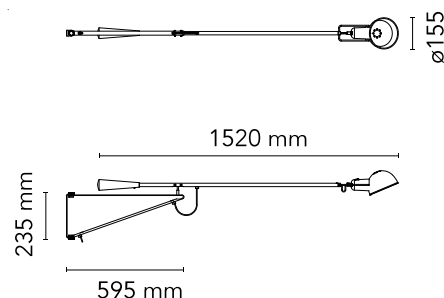

FLOS

A0320009 White

265 Small NEW

Designed by Paolo Rizzatto, 1973

Halogen - 75W

Wall lamp providing direct light. Painted steel adjustable arm and reflector. Chrome-plated brass reflector support. Cast iron tapered counterweight. Painted steel wall fixture.

Are you a professional and your project needs consulting and support?

[BOOK AN APPOINTMENT](#)

Main specifications

EAN	8059607047156
Mounting	Wall
Environments	Indoor dry location
Light Source Type	Bulb
Lamp category	Halogen
Lamp holders	E27
Ilcos	HSGSA
Number of heads	1
Power (W)	75

Physical

Colour	White
Length (mm)	1680
Cord length (mm)	2030
Net weight (kg)	5
Package height (mm)	1725
Package width (mm)	150
Package length (mm)	340
Package volume (m3)	0.09
IP internal	20
IP external	20