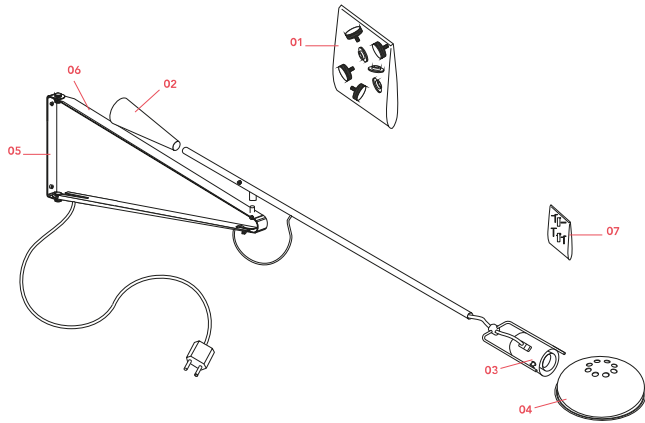

Spare Parts

01.	Screw set for wall attachment	RA0300200
02.	Matt Yellow Counterweight	RF31192
03.	265 Chromatica / 265 Small Chromatica, Matt Red Lamp Holder with Reflector Support Assembly	RF31190
04.	265 Chromatica / 265 Small Chromatica, Matt Red Reflector	RF31189
05.	Matt Grey Wall Attachment	RF31194
06.	Matt Grey Triangle Bracket Suport	RF31193
07.	Screws bag group stm3x 3 ce c.10 p	RF11719

DOWNLOAD