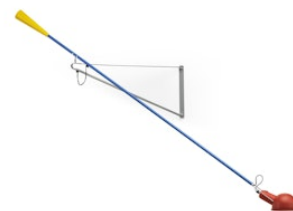

FLOS

A0300099 Chromatica

265 Chromatica

Designed by Paolo Rizzatto, 1973

Halogen - 75W

Wall lamp providing direct light. Painted steel adjustable arm and reflector. Chrome-plated brass reflector support. Cast iron tapered counterweight. Painted steel wall fixture.

Are you a professional and your project needs consulting and support?

[BOOK AN APPOINTMENT](#)

Main specifications

EAN	8059607040522
Mounting	Wall
Environments	Indoor dry location
Light Source Type	Bulb
Lamp category	Halogen
Lamp holders	E27
Ilcos	HSGSA
Number of heads	1
Power (W)	75

Physical

Colour	Chromatica
Length (mm)	2450
Cord length (mm)	2030
Net weight (kg)	5.7
Package height (mm)	2110
Package width (mm)	150
Package length (mm)	390
Package volume (m3)	0.12
IP internal	20

Download