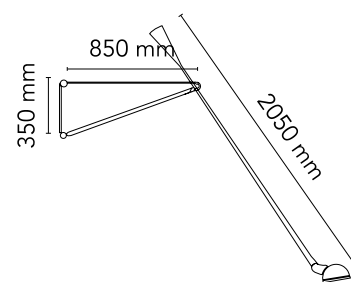

FLOS

A0300099 Chromatica

265 Chromatica

Designed by Paolo Rizzatto, 1973

Halogen - 75W

Wall lamp providing direct light. Painted steel adjustable arm and reflector. Chrome-plated brass reflector support. Cast iron tapered counterweight. Painted steel wall fixture.

Are you a professional and your project needs consulting and support?

[BOOK AN APPOINTMENT](#)

Main specifications

EAN	8059607040522
Mounting	Wall
Environments	Indoor dry location
Light Source Type	Bulb
Lamp category	Halogen
Lamp holders	E27
Ilcos	HSGSA
Number of heads	1
Power (W)	75

Physical

Colour	Chromatica
Length (mm)	2450
Cord length (mm)	2030
Net weight (kg)	5.7
Package height (mm)	2110
Package width (mm)	150
Package length (mm)	390
Package volume (m3)	0.12
IP internal	20

Download