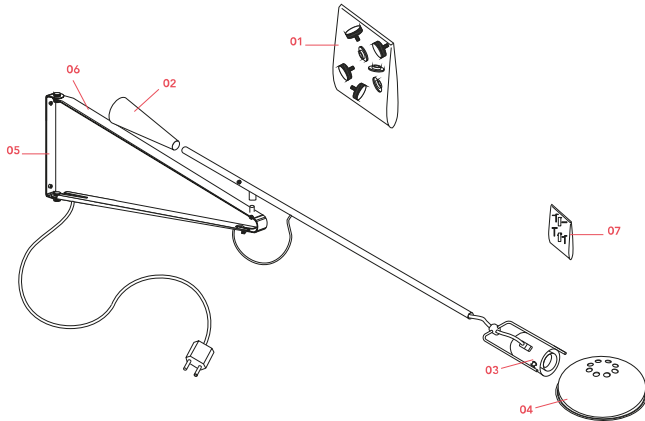

Spare Parts

01.	Screw set for wall attachment	RA0300200
02.	White counterweight	RF01855
03.	White lamp holder with reflector support and electrical cable assembly	RF01395
04.	White reflector	RF00784
05.	White wall attachment	RF02565
06.	White triangle stem support	RF02563
07.	Screws bag group stm3x 3 ce c.10 p	RF11719

DOWNLOAD