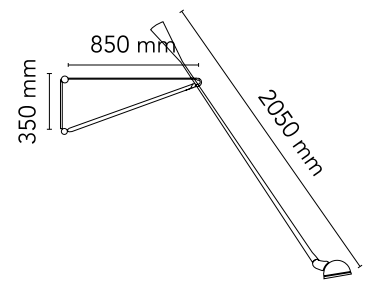

FLOS

A0300009 White

265

Designed by Paolo Rizzatto, 1973

Halogen - 75W

Wall lamp providing direct light. Painted steel adjustable arm and reflector. Chrome-plated brass reflector support. Cast iron tapered counterweight. Painted steel wall fixture.

Are you a professional and your project needs consulting and support?

[BOOK AN APPOINTMENT](#)

Main specifications

EAN	8059607012260
Mounting	Wall
Environments	Indoor dry location
Light Source Type	Bulb
Lamp category	Halogen
Lamp holders	E27
Ilcos	HSGSA
Number of heads	1
Power (W)	75

Physical

Colour	White
Cord length (mm)	2030
Net weight (kg)	5.7
Package height (cm)	2110
Package width (cm)	150
Package length (cm)	390
Package volume (m3)	0.12
IP internal	20

Download

- [Mounting instructions](#)  PDF
- [Spare Parts](#)  PDF