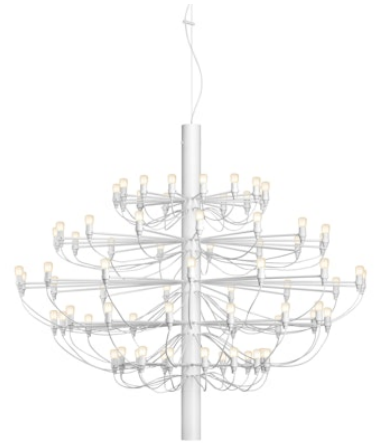

FLOS

A1551009 Matte White

2097/75 (frosted bulbs)

Designed by Gino Sarfatti, 1958

LED retrofit - 75 x 3W

Suspension lamp providing diffused light. Steel central structure with brass arms, both available either chromium-plated, matte black, matte white or golded. Steel ceiling fitting and rose.

Are you a professional and your project needs consulting and support?

[BOOK AN APPOINTMENT](#)

Main specifications

EAN	8059607057759
Mounting	Suspension
Environments	Indoor dry location
Light source type	Bulb
Light sources included	Yes
Lamp category	LED retrofit
Lamp holders	E14
Iicos	IBS/F
Bulb finish	Frosted
Number of lamps	75
Power (W)	3

Physical

Colour	Matte White
Cord colour	White
Cord length (mm)	4700
Canopy colour	White
Canopy length/diameter (mm)	187
Canopy height (mm)	45
Net weight (kg)	30
Package volume (m3)	0.18
IP internal	20

Download