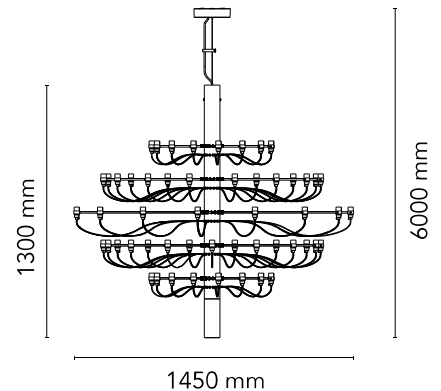

FLOS

A1551009 Matte White

2097/75 (frosted bulbs)

Designed by Gino Sarfatti, 1958

LED retrofit - 75 x 3W

Suspension lamp providing diffused light. Steel central structure with brass arms, both available either chromium-plated, matte black, matte white or golded. Steel ceiling fitting and rose.

Are you a professional and your project needs consulting and support?

[BOOK AN APPOINTMENT](#)

Main specifications

EAN	8059607057759
Mounting	Suspension
Environments	Indoor dry location
Light source type	Bulb
Light sources included	Yes
Lamp category	LED retrofit
Lamp holders	E14
Iicos	IBS/F
Bulb finish	Frosted
Number of lamps	75
Power (W)	3

Physical

Colour	Matte White
Cord colour	White
Cord length (mm)	4700
Canopy colour	White
Canopy length/diameter (mm)	187
Canopy height (mm)	45
Net weight (kg)	30
Package volume (m3)	0.18
IP internal	20

Download