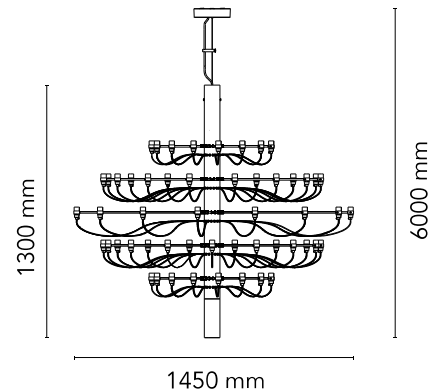

LED retrofit - 75 x 2W

Suspension lamp providing diffused light. Steel central structure with brass arms, both available either chromium-plated, matte black, matte white or golded. Steel ceiling fitting and rose.

Are you a professional and your project needs consulting and support?

[BOOK AN APPOINTMENT](#)