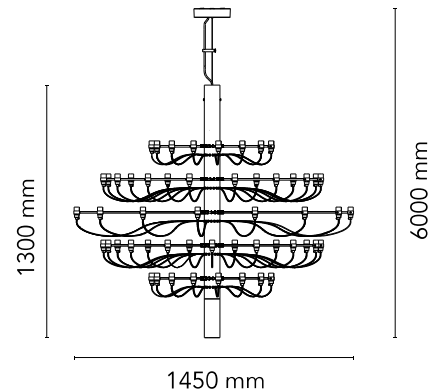

FLOS

■ A1552031 Matte Black

2097/75 (clear bulbs)

Designed by Gino Sarfatti, 1958

LED retrofit - 75 x 3W

Suspension lamp providing diffused light. Steel central structure with brass arms, both available either chromium-plated, matte black, matte white or gilded. Steel ceiling fitting and rose.

Are you a professional and your project needs consulting and support?

[BOOK AN APPOINTMENT](#)

Main specifications

EAN	8059607057803
Mounting	Suspension
Environments	Indoor dry location
Light Source Type	Bulb
Lamp category	LED retrofit
Lamp holders	E14
Ilcos	IBS/F
Bulb finish	Clear
Number of heads	75
Power (W)	3

Physical

Colour	Matte Black
Cord colour	Black
Cord length (mm)	4700
Canopy colour	Black
Canopy dimension (mm)	187
Canopy height (mm)	45
Net weight (kg)	30
Package volume (m3)	0.18
IP internal	20

Download